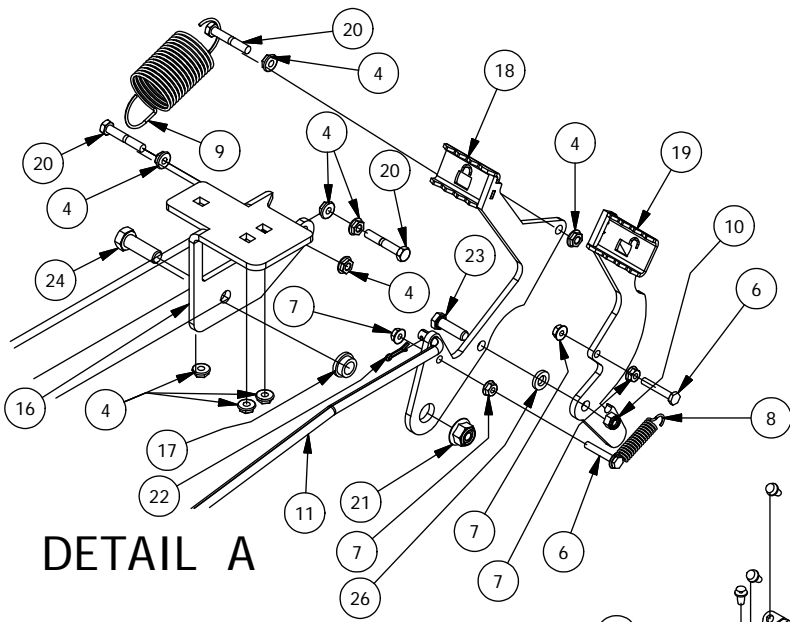

Brake and Floor Board Assembly

DETAIL A