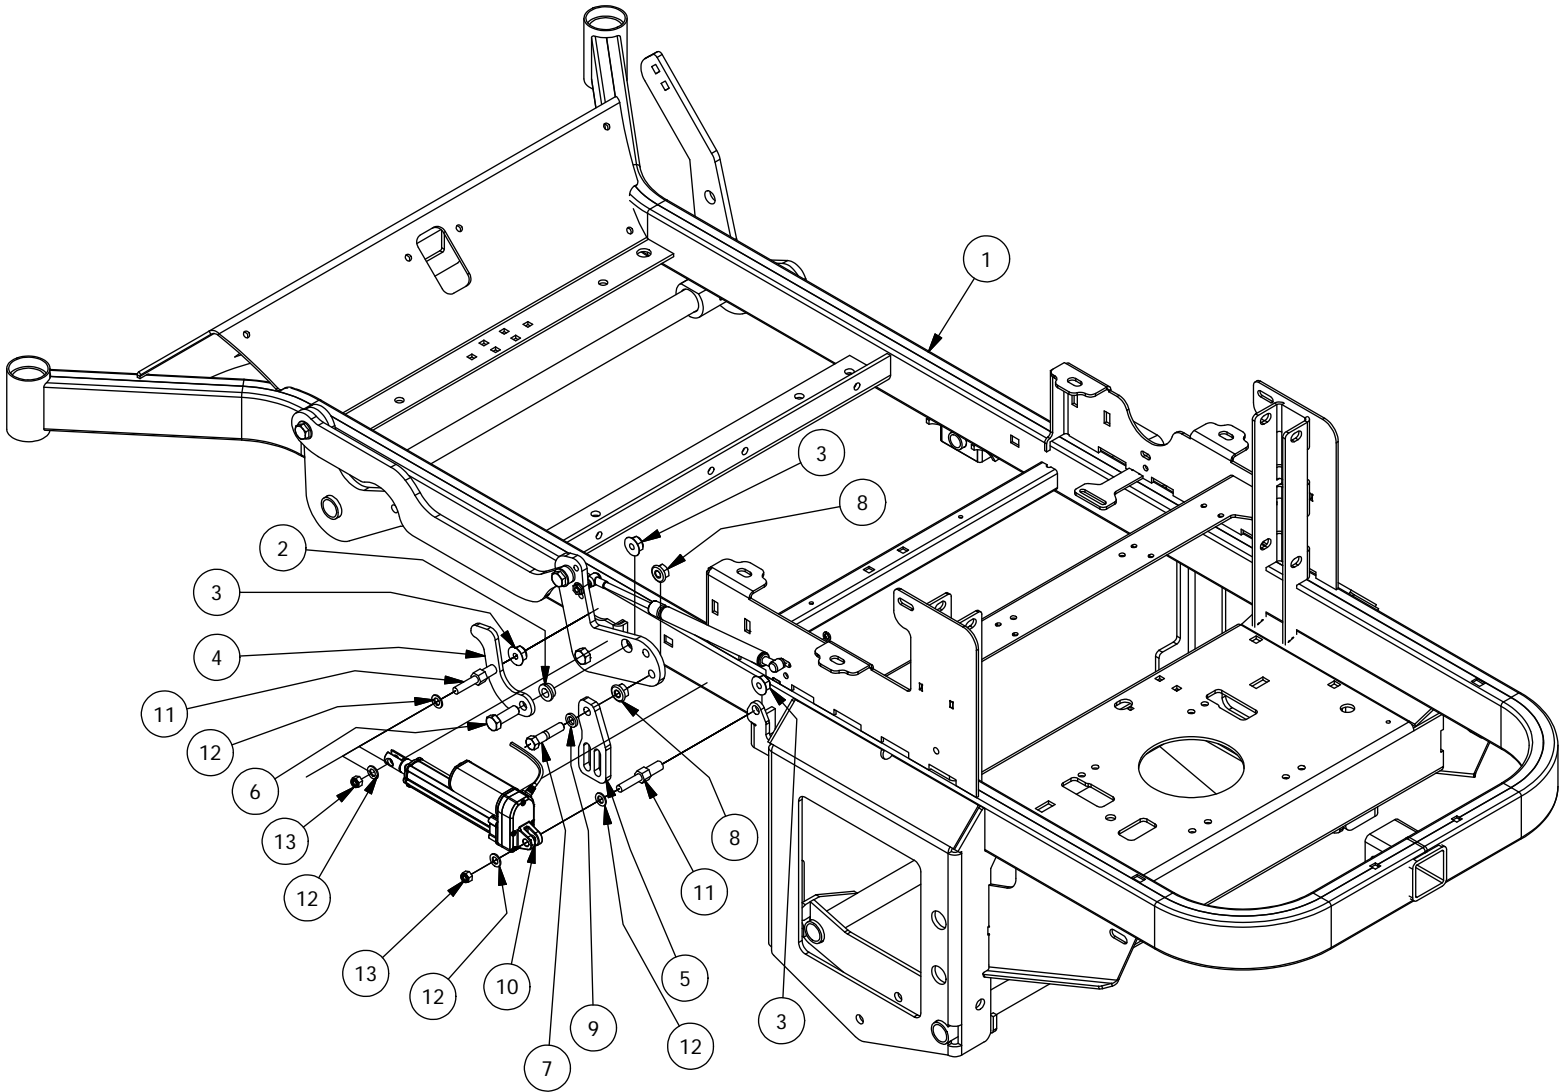

Actuator Assembly			
ITEM	QTY	PART NUMBER	DESCRIPTION
1	1	490-0008-00	Mower SRT Frame Assembly
2	3	410-0009-00	1/2" ID X 3/4" OD X 3/8" LENGTH FLANGE BUSHING
3	6	413-0002-00	1/2-13 NYLON INSERT FLANGE LOCKNUT ZC YELLOW
4	1	439-0084-00	Electric Actuator Brkt
5	1	435-0006-00	Mower Rear Deck hanger, Electric Actuated Deck
6	1	418-0028-00	1/2-13 X 1-1/2 HEX C/S GR 2 ZINC
7	1	418-0046-00	7/16-14 X 2 HEX C/S GR 5 ZINC YELLOW
8	2	413-0011-00	7/16-14 HEX FLANGE NUT W/SERR ZINC YELLOW
9	1	419-0010-00	.443 ID X .750 OD X .125 THK NYLON BLACK
10	1	486_0031_00	Mower Electric Deck Actuator
11	2	418-0212-00	(3/8-16 X 1-1/2) X (1/2-13 X 1) HEX COLLAR STUD 4140 STL ZC/YEL
12	4	410-0011-00	.375 ID X .750 OD X .062 THK THRUST BEARING OIL-IMPREG BRNZ
13	2	413-0013-00	3/8-16 NYLON INSERT FLANGE LOCKNUT ZINC