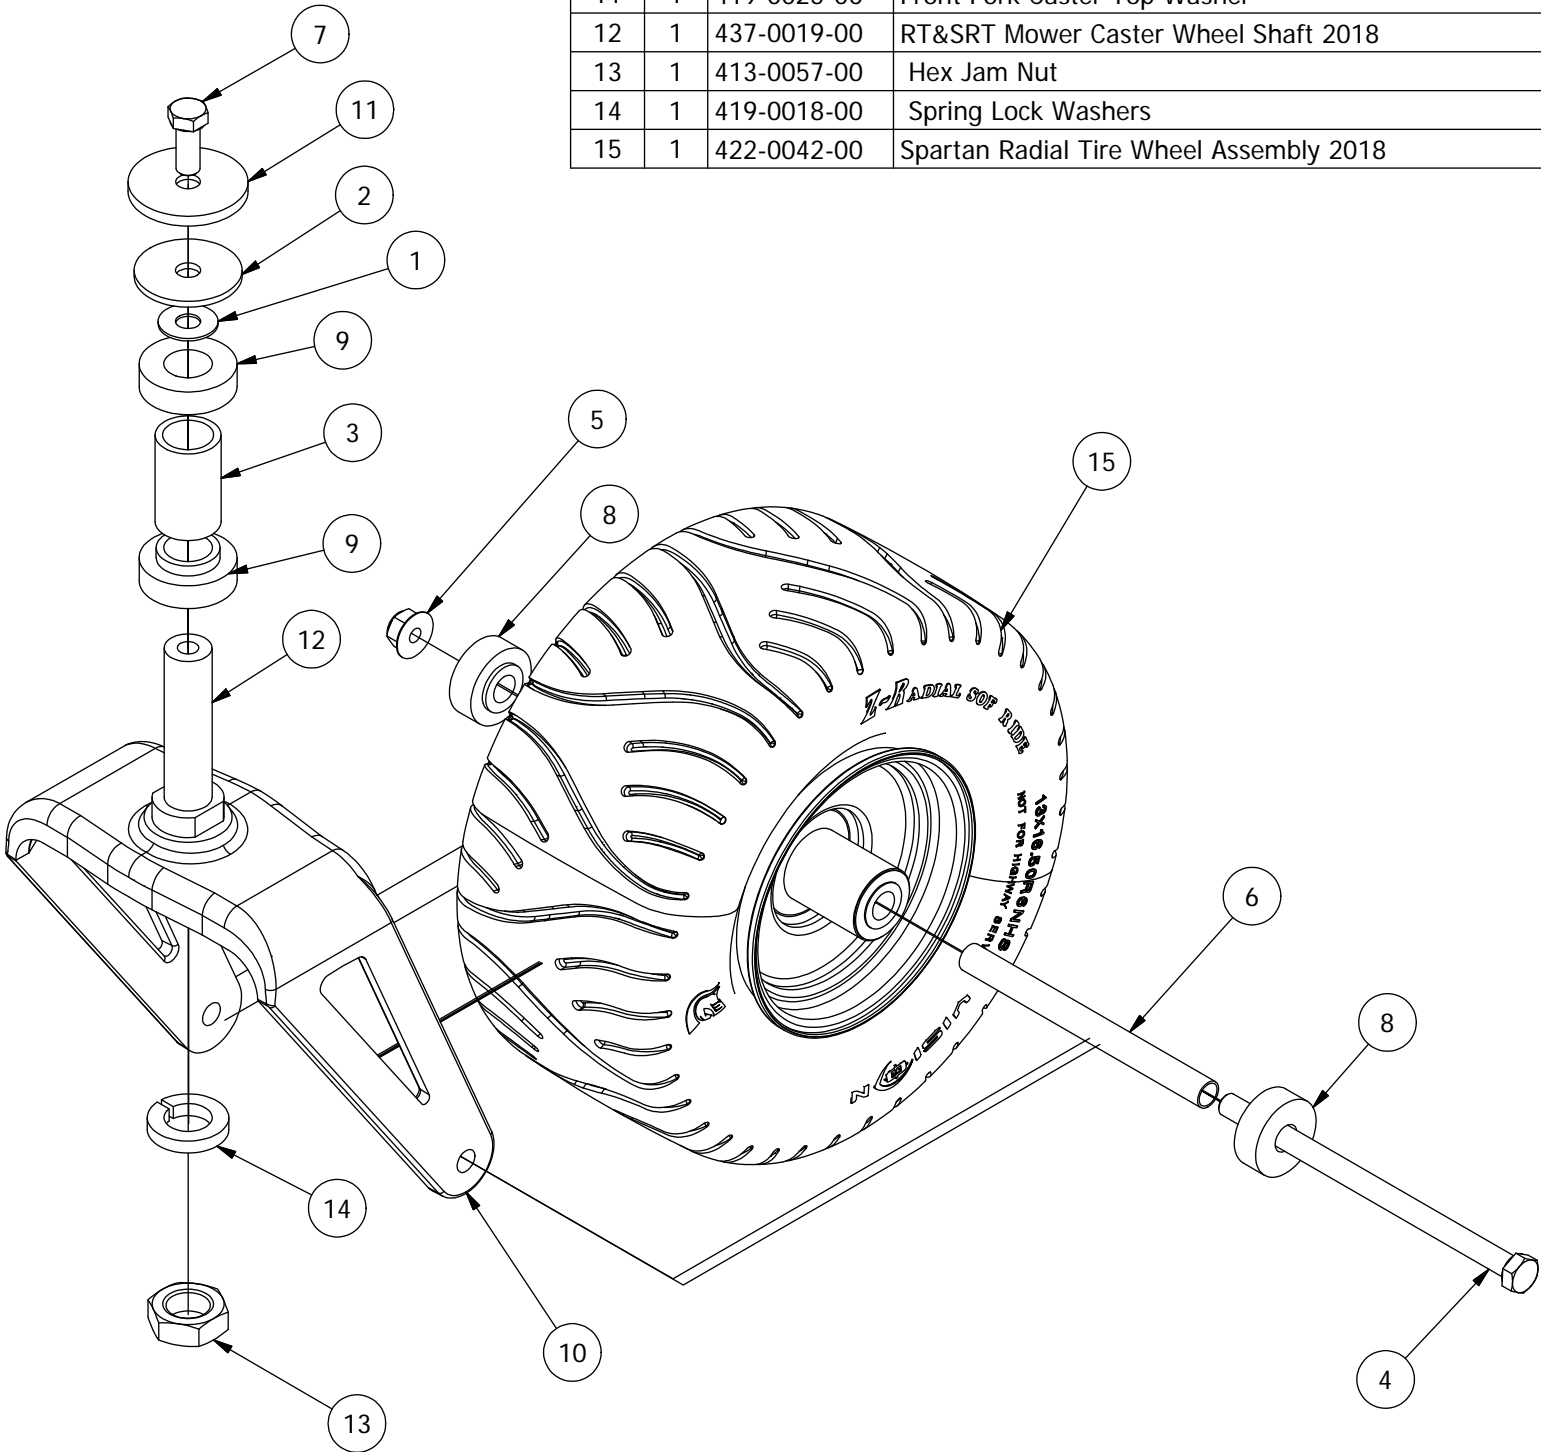

Spartan Mower
Parts Manual SRT

Revision Date 5-1-18

TABLE OF CONTENTS

SRT Front Fork Assembly.....	3
Brake and Floor Board assembly.....	4-5
Height Indicator Assembly.....	6-7
Actuator Assembly	8
Battery and Seat Suspension Assembly.....	9-10
Drive Arm Assemblies.....	11-12
Seat Frame and Pump Idler Assemblies.....	13-14
Gas Tank Assembly.....	15-16
SRT Suspension Frame Assembly.....	17-18
ZT740 & KT740 Kohler Engine Assembly.....	19
B&S 810CC, 27 HP & B&S 724CC, 25 HP.....	20
Kohler EFI Assembly.....	21
Kawasaki FX850Assembly.....	22
B&S 32 HP/36HP Vanguard Series Engine.....	23
37HP Vanguard	24
54" Deck Assembly-1.....	25-26
54" Deck Assembly-2.....	27-28
61" Deck Assembly-1.....	29-30
61" Deck Assembly-2.....	31-32
72" Deck Assembly-1.....	33-34
72" Deck Assembly-2.....	35-36
Deck Spindle Assembly.....	37
Mark Martin Assemblies.....	38
Decals.....	39-41

Front Fork Assembly			
ITEM	QTY	PART NUMBER	DESCRIPTION
1	1	419-0002-00	1/2 FENDER WASHER 1-1/4" OD ZINC
2	1	426-0006-00	Mower Caster Shaft Washer
3	1	425-0011-00	Mower Bearing Retainer Spacer
4	1	418-0003-00	1/2-13 X 8-1/2 HEX C/S GR 5 ZINC YELLOW
5	1	413-0002-00	1/2-13 NYLON INSERT FLANGE LOCKNUT ZC YELLOW
6	1	425-0010-00	Mower Caster Fork Wheel Spacer
7	1	418-0006-00	1/2-20 X 1-1/4 HEX C/S GR 5 ZINC
8	2	410-0014-00	Mower Caster Wheel Bearing
9	2	410-0006-00	Mower Caster Shaft Bearing
10	1	423-0001-00	RT&SRT Caster Wheel Fork 2018
11	1	419-0025-00	Front Fork Caster Top Washer
12	1	437-0019-00	RT&SRT Mower Caster Wheel Shaft 2018
13	1	413-0057-00	Hex Jam Nut
14	1	419-0018-00	Spring Lock Washers
15	1	422-0042-00	Spartan Radial Tire Wheel Assembly 2018