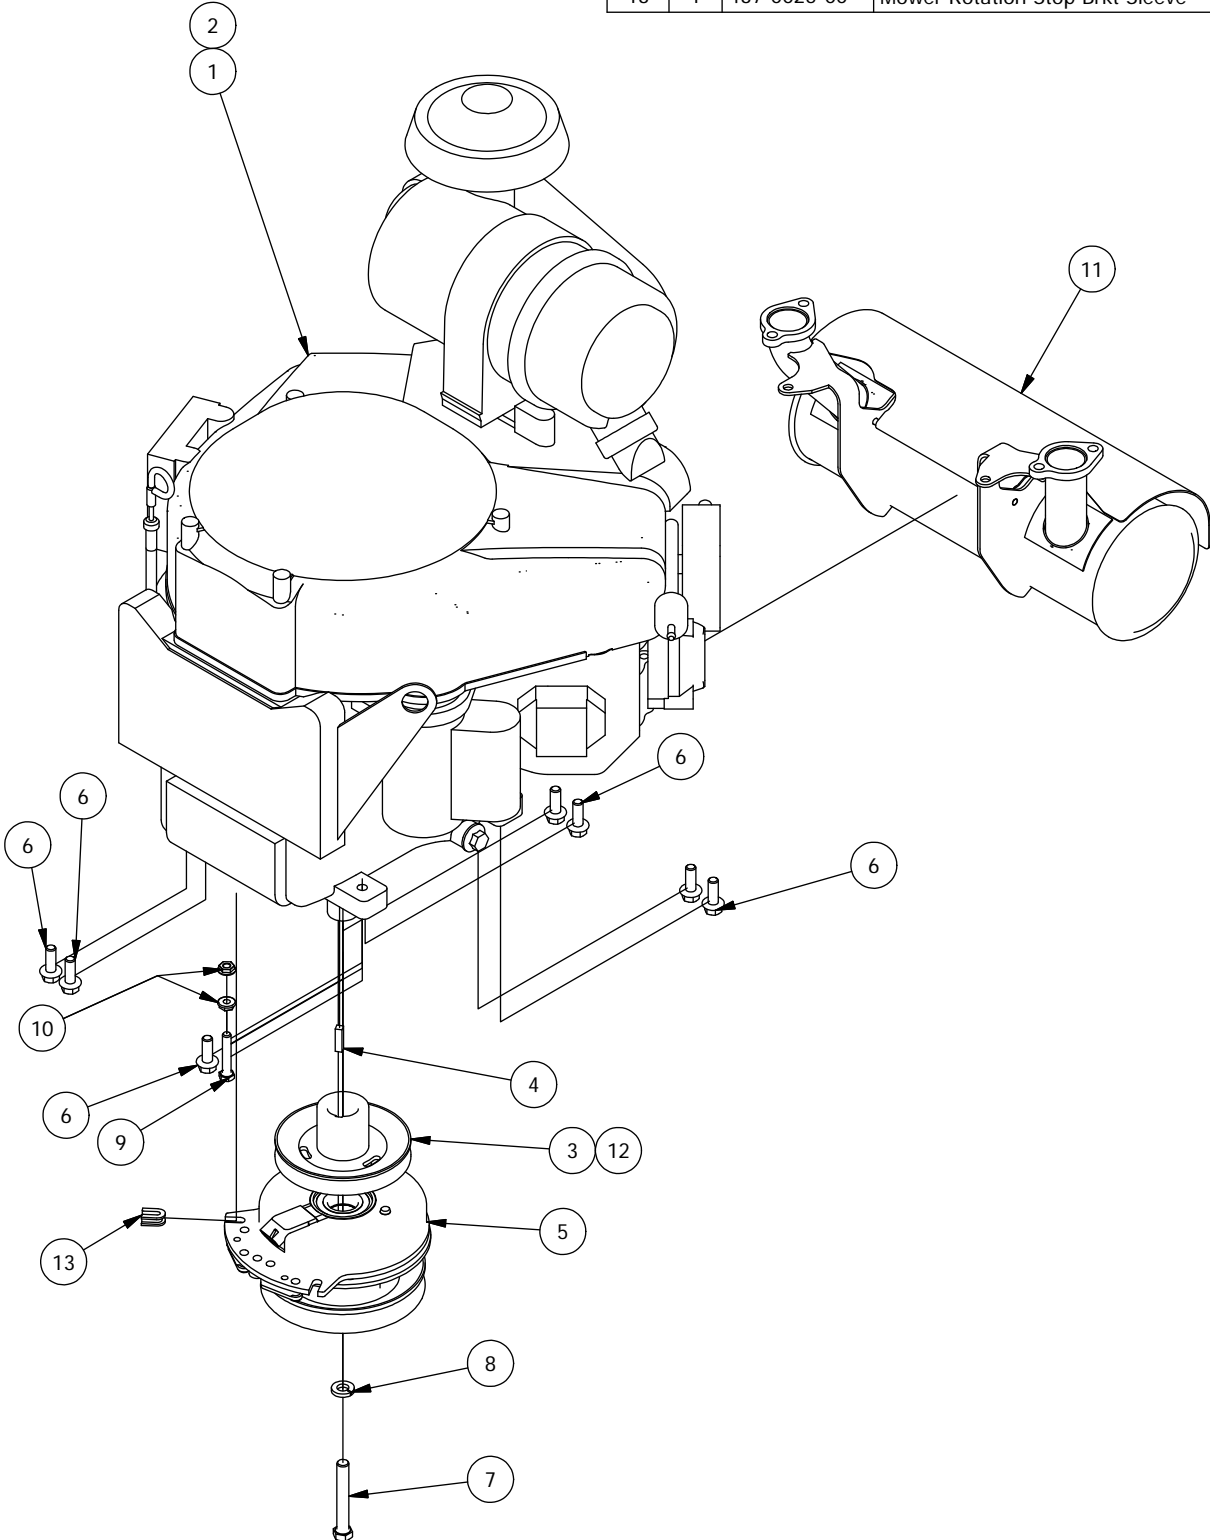

B&S 32 HP/36HP Vanguard Series Engine			
ITEM	QTY	PART NUMBER	DESCRIPTION
1	1	415-0009-00	B&S 993CC, 36 HP Vanguard Series Engine
2	1	415-0008-00	B&S 896CC, 32 HP Vanguard Series Engine
3	1	433-0001-00	Drive Pulley, A Belt
4	1	442-0001-00	1/4 X 1 SQUARE KEY STOCK
5	1	470-0002-00	PTO Clutch
6	7	418-0023-00	3/8-16 X 1-1/8 IND HWH W/SERR TRI LOB ZY
7	1	418-0022-00	7/16-20 X 3 HEX C/S GR 8 ZC YELLOW
8	1	419-0005-00	7/16 SPLIT LOCKWASHER GR 8 ZC YELLOW
9	1	418-0024-00	5/16-18 X 1-3/4 HEX C/S GR 5 ZINC
10	2	413-0006-00	5/16-18 HEX FLANGE NUT W/SERR ZINC
11	1	415-0051-00	B&S 32 HP/36HP Vanguard Series Engine Exhaust
12	1	433-0002-00	Drive Pulley, B Belt (Only with HTG16 Transmissions)
13	1	437-0025-00	Mower Rotation Stop Brkt Sleeve