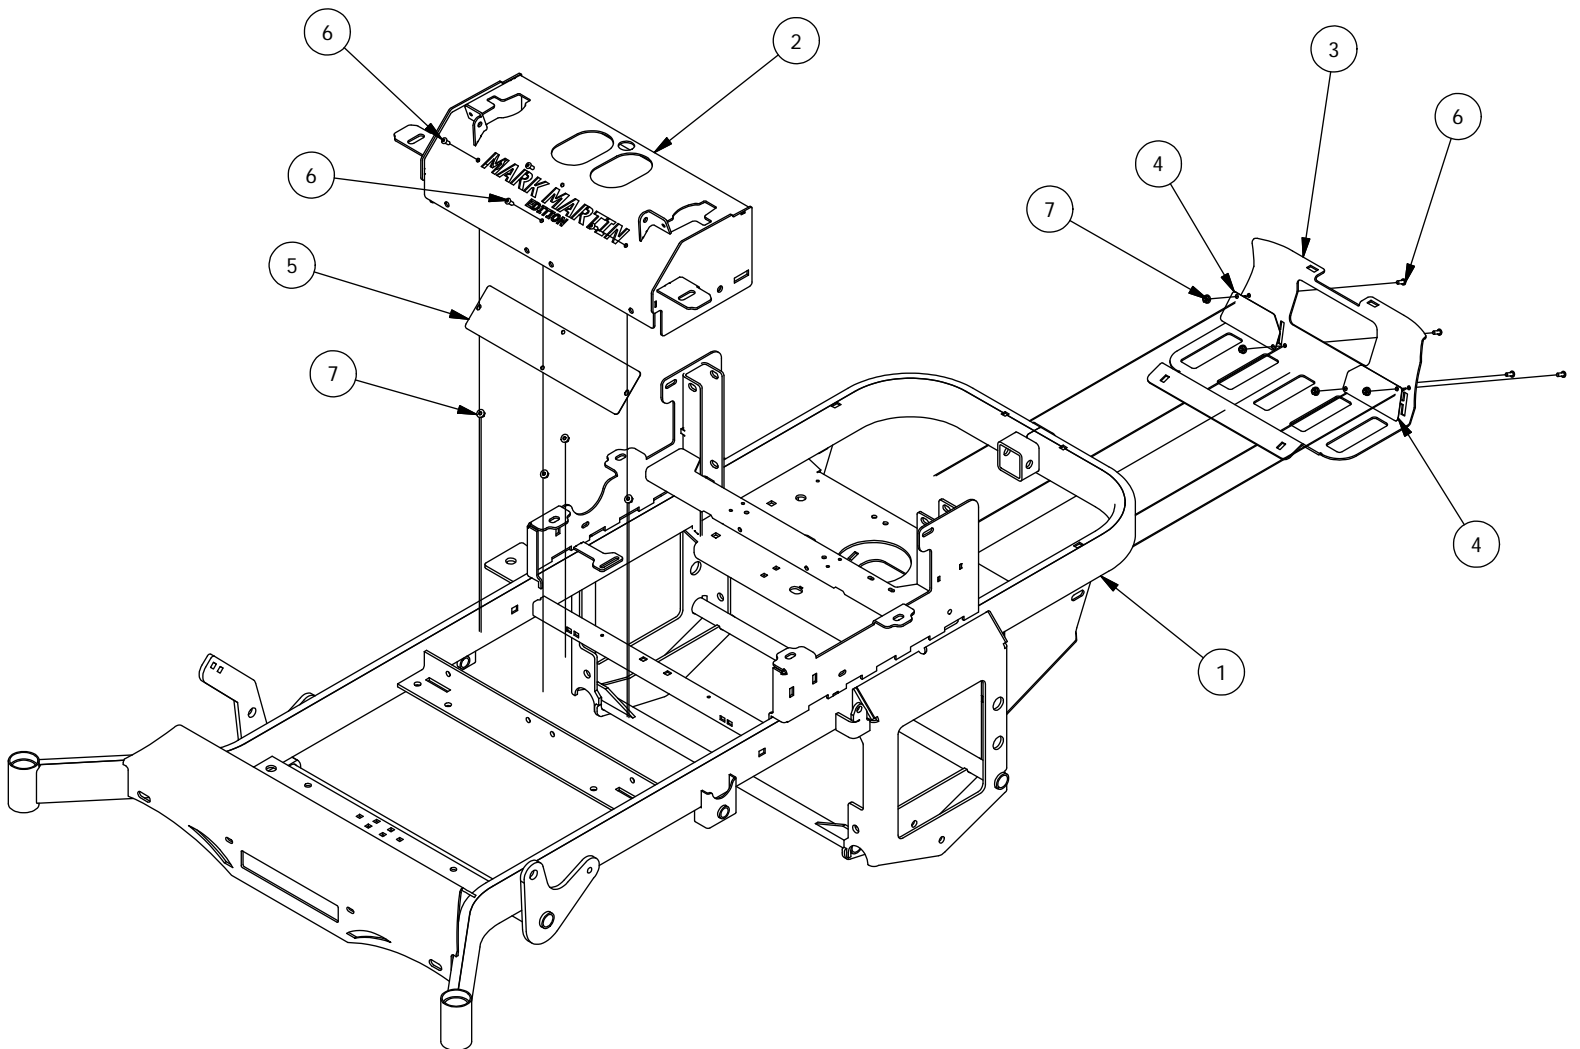

Mark Martin Assembly			
ITEM	QTY	PART NUMBER	DESCRIPTION
1	1	490-0008-00	Mower SRT Frame Assembly
2	1	490-0102-00	Mark Martin Mower Seat Base
3	1	439-0013-00	Mower Muffler Guard Dual Exhaust tips
4	2	426-0032-00	Mark Martin Muffler Guard Mesh Backer Plate
5	1	426-0031-00	Mark Martin Seat Base Mesh Backer Plate
6	8	618-8064-00	1/4-20 x 5/8 Buttonhead Socket C/S 18-8 SS
7	8	413-0026-00	1/4-20 NYLON INSERT FLANGE L/NUT ZINC