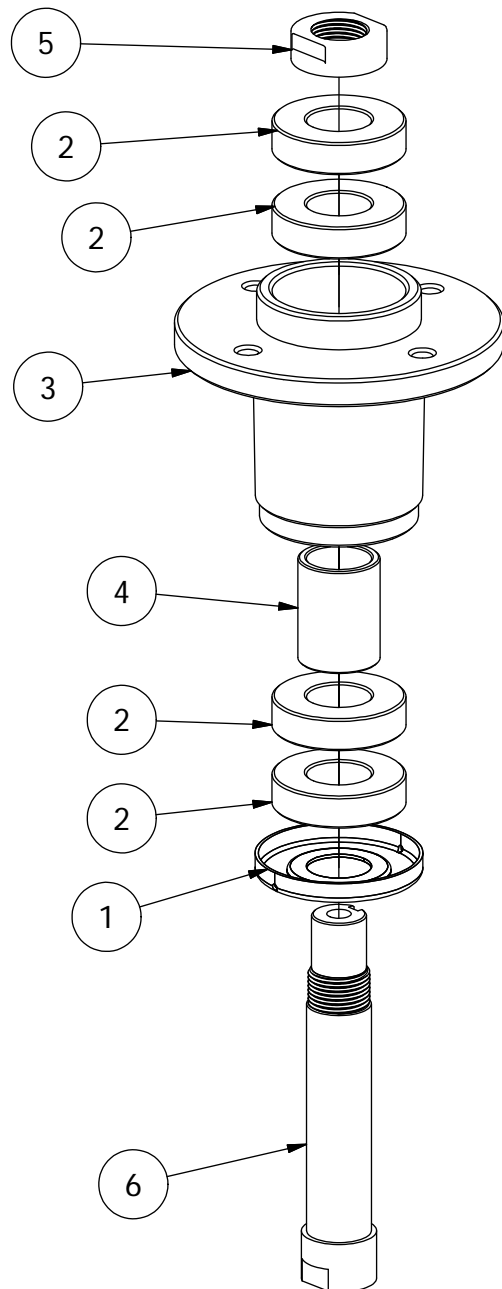

SRT (4 Bearing) Deck Spindle Assembly 437-0005-00

ITEM	QTY	PART NUMBER	DESCRIPTION
1	1	437-0014-00	Mower Deck Spindle Dust Cup
2	4	410-0003-00	Spindle Bearing
3	1	437-0016-00	Mower Deck Spindle Casting for 437-0005-00
4	1	437-0012-00	Deck Spindle Spacer For 437-0005-00
5	1	437-0013-00	Mower Deck Spindle Nut for 437-0004-00 and 437-0005-00
6	1	437-0010-00	Deck Spindle Shaft For 437-0004-00 and 437-0005-00