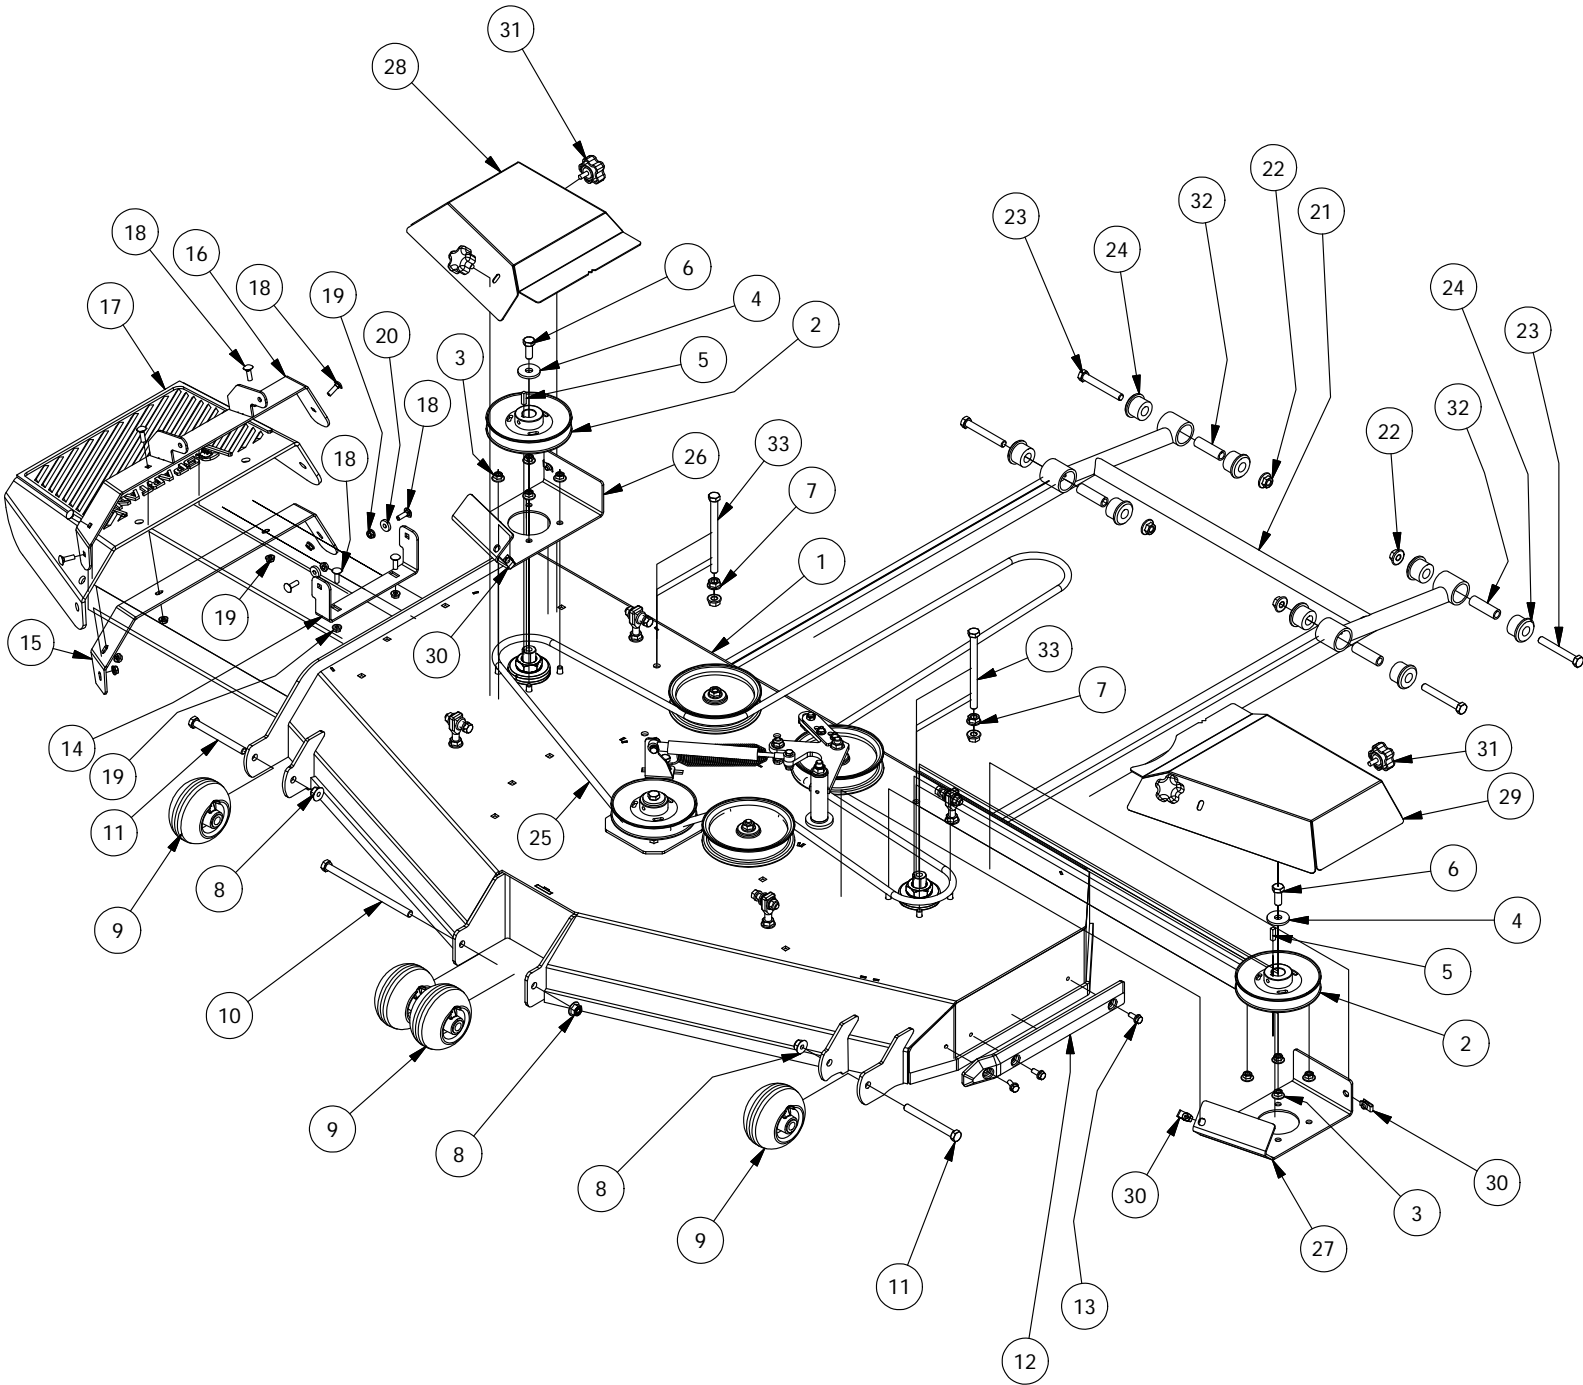

61" Deck Assembly-1

61" Deck Assembly-1			
ITEM	QTY	PART NUMBER	DESCRIPTION
1	1	490-0031-00	61" Mower Deck Assembly
2	3	433-0003-00	Deck Pulley 61"
3	12	418-0004-00	3/8-16 HEX FLANGE NUT W/SERR ZINC
4	3	419-0003-00	1/2" X 1-5/8 BELLEVILLE CUP WASHER ZINC YELLOW
5	3	442-0001-00	1/4 X 1 SQUARE KEY STOCK
6	3	418-0006-00	1/2-20 X 1-1/4 HEX C/S GR 5 ZINC
7	12	413-0005-00	1/2-13 HEX FLANGE NUT W/SERR ZINC YELLOW
8	4	413-0002-00	1/2-13 NYLON INSERT FLANGE LOCKNUT ZC YELLOW
9	4	422-0001-00	Anti-Scalp Wheel
10	1	418-0015-00	1/2-13 X 8-1/2 HEX C/S GR 2 ZINC YELLOW
11	2	418-0016-00	1/2-13 X 5 HEX C/S GR 2 ZINC YELLOW
12	1	429-0001-00	Mower Nylon Deck Guard
13	3	418-0049-00	5/16-18 X 3/4 IND HWH TRI LOB ZINC
14	1	439-0111-00	Mower Chute Mounting Bracket
15	1	439-0093-00	Mower Deck Chute Hinge Backer Bracket
16	1	490-0020-00	Mower Deck Chute Hinge Assembly
17	1	481-0008-00	Mower Rubber Discharge Chute 2018
18	9	418-0060-00	5/16-18 X 1 CARRIAGE BOLT ZINC YELLOW
19	11	413-0027-00	5/16-18 NYLON INSERT FLANGE LOCKNUT ZC YELLOW
20	2	419-0006-00	.312 ID X .875 OD X .1875 THK F/W NYLON BLK
21	1	490-0014-00	Mower 54"/61" Deck Frame Stabilizer Assembly
22	4	413-0017-00	1/2-13 NYLON INSERT FLANGE LOCKNUT ZINC W/SERRATIONS
23	4	418-0021-00	1/2-13 X 3-3/4 HEX C/S GR 5 ZINC
24	8	732-2000-00	Large MTV A-Arm Bushing
25	1	461-0002-00	61" Mower Deck Belt, HB x 167.9" Effective Length
26	1	439-0058-00	Mower Right Pulley Cover Mounting Bracket
27	1	439-0057-00	Mower Left Pulley Cover Mounting Bracket
28	1	439-0021-00	Mower 61" Deck Right Pulley Cover
29	1	439-0020-00	Mower 61" Deck Left Pulley Cover
30	4	413-0053-00	5/16 Cage Nut
31	4	445-0001-00	Lobed Knob w/ 5/16"-18 X .750" Stud
32	4	732-2001-00	Large MTV A-Arm Bushing Sleeve
33	2	418-0044-00	1/2-13 X 6-1/2 HEX C/S GR 8 ZINC YELLOW