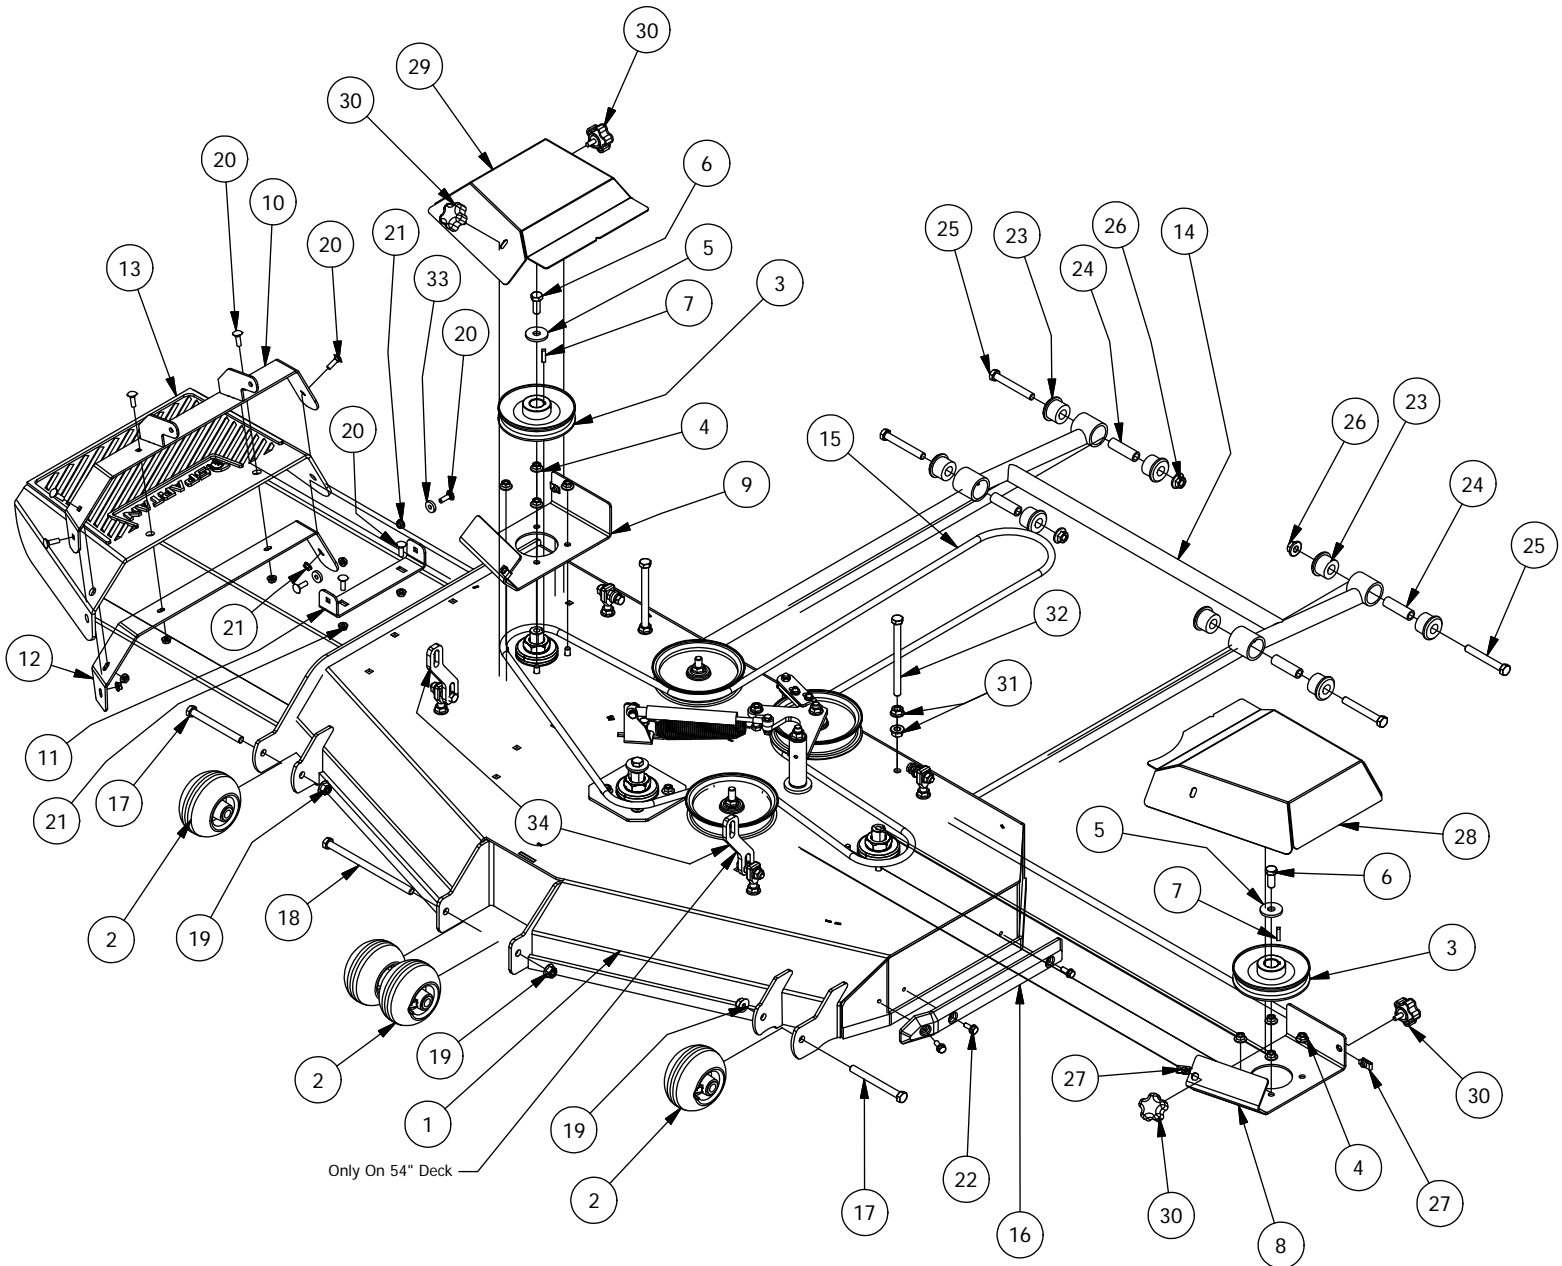

54" Deck Assembly-1

54" Deck Assembly-1

ITEM	QTY	PART NUMBER	DESCRIPTION
1	1	490-0030-00	54" Mower Deck Assembly
2	4	422-0001-00	Anti-Scalp Wheel
3	3	433-0004-00	Deck Pulley 54"
4	12	418-0004-00	3/8-16 HEX FLANGE NUT W/SERR ZINC
5	3	419-0003-00	1/2" X 1-5/8 BELLEVILLE CUP WASHER ZINC YELLOW
6	3	418-0006-00	1/2-20 X 1-1/4 HEX C/S GR 5 ZINC
7	3	442-0001-00	1/4 X 1 SQUARE KEY STOCK
8	1	439-0057-00	Mower Left Pulley Cover Mounting Bracket
9	1	439-0058-00	Mower Right Pulley Cover Mounting Bracket
10	1	490-0020-00	Mower Deck Chute Hinge Assembly
11	1	439-0090-00	Mower Chute Mounting Bracket
12	1	439-0093-00	Mower Deck Chute Hinge Backer Bracket
13	1	481-0008-00	Mower Rubber Discharge Chute 2018
14	1	490-0014-00	Mower 54"/61" Deck Frame Stabilizer Assembly
15	1	461-0001-00	54" Mower Deck Belt, HB x 153.5" Effective Length
16	1	429-0001-00	Mower Nylon Deck Guard
17	2	418-0016-00	1/2-13 X 5 HEX C/S GR 2 ZINC YELLOW
18	1	418-0015-00	1/2-13 X 8-1/2 HEX C/S GR 2 ZINC YELLOW
19	4	413-0002-00	1/2-13 NYLON INSERT FLANGE LOCKNUT ZC YELLOW
20	9	418-0060-00	5/16-18 X 1 CARRIAGE BOLT ZINC YELLOW
21	11	413-0027-00	5/16-18 NYLON INSERT FLANGE LOCKNUT ZC YELLOW
22	3	418-0049-00	5/16-18 X 3/4 IND HWH TRI LOB ZINC
23	8	732-2000-00	Large MTV A-Arm Bushing
24	4	732-2001-00	Large MTV A-Arm Bushing Sleeve
25	4	418-0021-00	1/2-13 X 3-3/4 HEX C/S GR 5 ZINC
26	4	413-0017-00	1/2-13 NYLON INSERT FLANGE LOCKNUT ZINC W/SERRATIONS
27	4	413-0053-00	5/16 Cage Nut
28	1	439-0091-00	Mower 54" Deck Left Pulley Cover
29	1	439-0092-00	Mower 54" Deck Right Pulley Cover
30	4	445-0001-00	Lobed Knob w/ 5/16"-18 X .750" Stud
31	12	413-0005-00	1/2-13 HEX FLANGE NUT W/SERR ZINC YELLOW
32	2	418-0044-00	1/2-13 X 6-1/2 HEX C/S GR 8 ZINC YELLOW
33	2	419-0006-00	.312 ID X .875 OD X .1875 THK F/W NYLON BLK
34	2	435-0010-00	Mower 54" Deck Front Height Arm Connecting Link