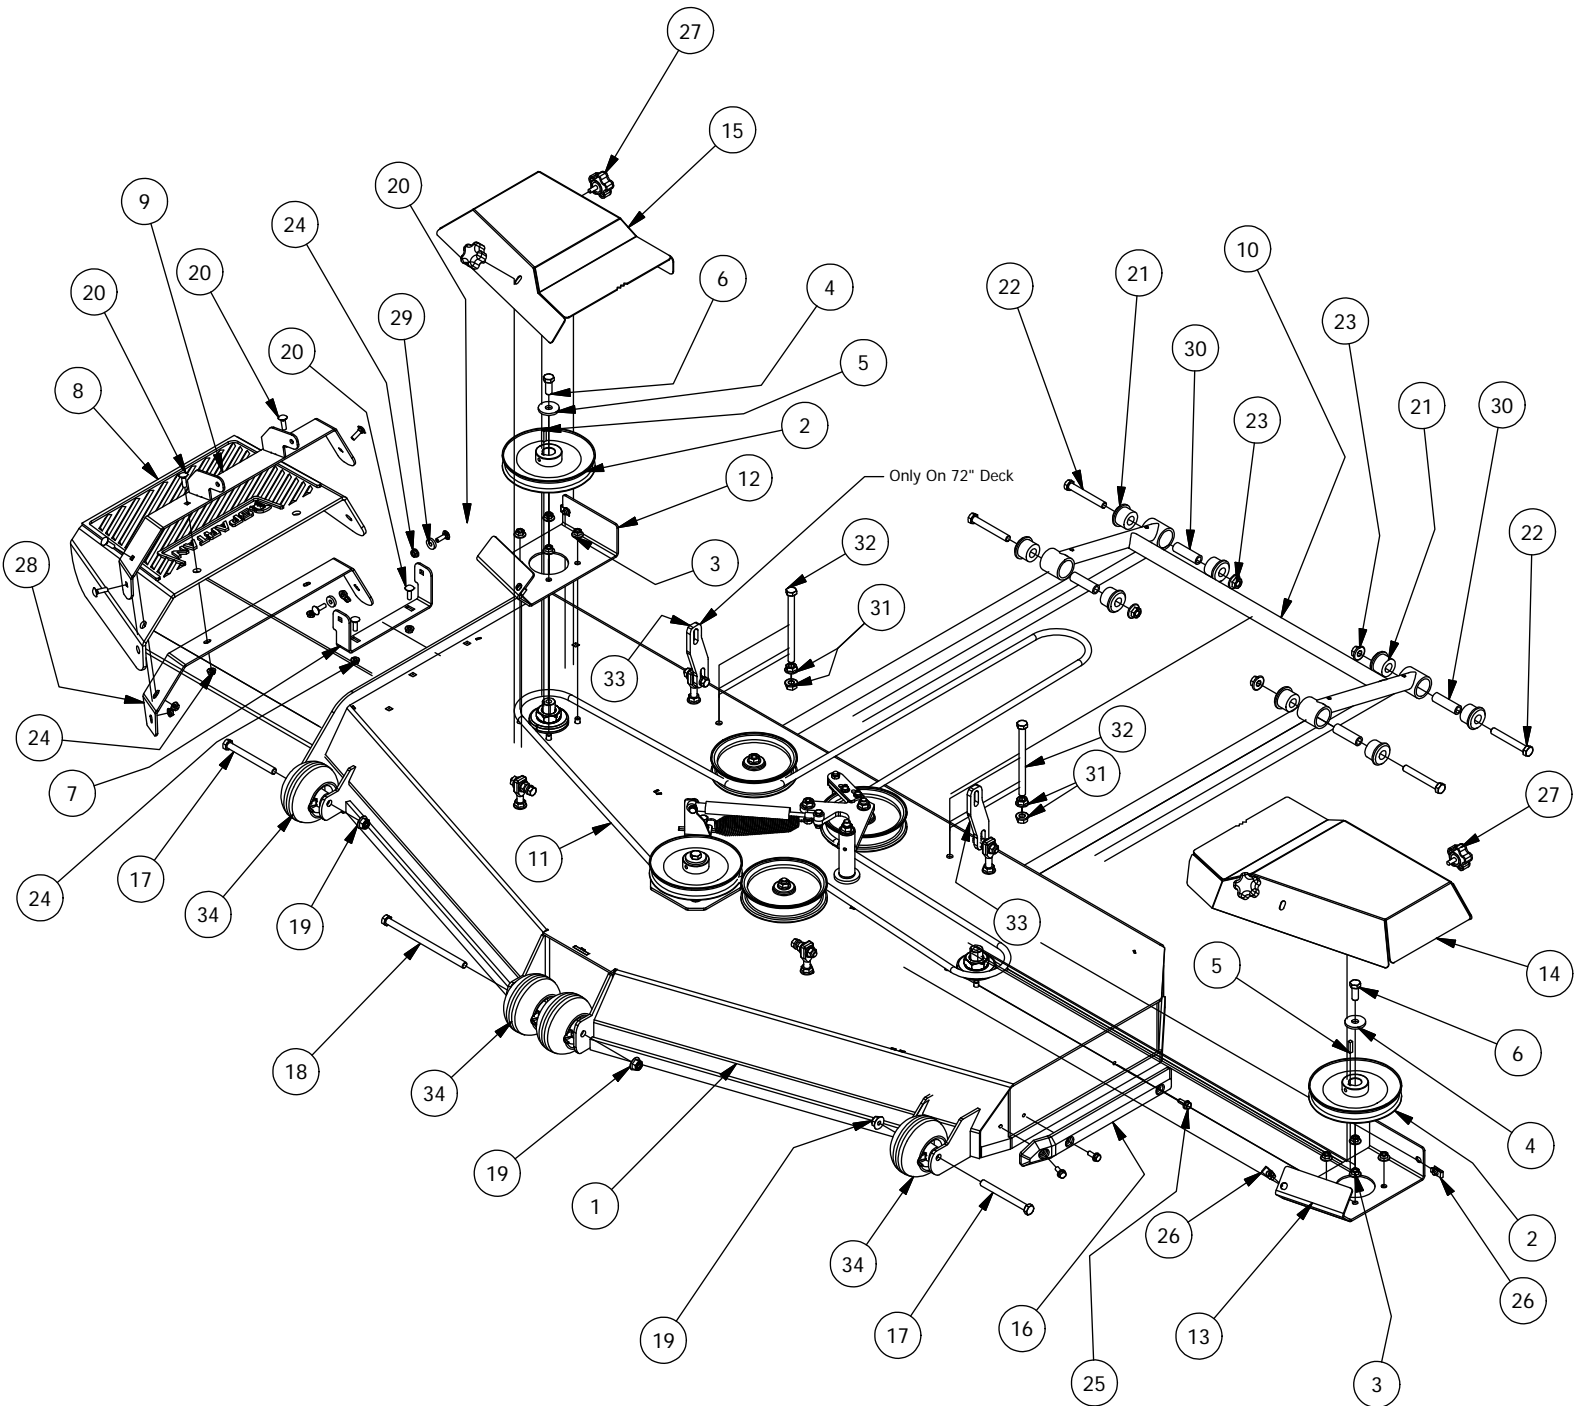

72" Deck Assembly-1

72" Deck Assembly-1			
ITEM	QTY	PART NUMBER	DESCRIPTION
1	1	490-0032-00	72" Mower Deck Assembly
2	3	433-0005-00	Deck Pulley 72"
3	12	418-0004-00	3/8-16 HEX FLANGE NUT W/SERR ZINC
4	3	419-0003-00	1/2" X 1-5/8 BELLEVILLE CUP WASHER ZINC YELLOW
5	3	442-0001-00	1/4 X 1 SQUARE KEY STOCK
6	1	418-0006-00	1/2-20 X 1-1/4 HEX C/S GR 5 ZINC
7	1	439-0111-00	Mower Chute Mounting Bracket
8	1	481-0008-00	Mower Rubber Discharge Chute 2018
9	1	490-0020-00	Mower Deck Chute Hinge Assembly
10	1	490-0015-00	Mower 72" Deck Frame Stabilizer Assembly
11	1	461-0003-00	72" Mower Deck Belt, HB x 186.5" Effective Length
12	1	439-0058-00	Mower Right Pulley Cover Mounting Bracket
13	1	439-0057-00	Mower Left Pulley Cover Mounting Bracket
14	1	439-0062-00	Mower 72" Deck Left Pulley Cover
15	1	439-0063-00	Mower 72" Deck Right Pulley Cover
16	1	429-0001-00	Mower Nylon Deck Guard
17	2	418-0016-00	1/2-13 X 5 HEX C/S GR 2 ZINC YELLOW
18	1	418-0015-00	1/2-13 X 8-1/2 HEX C/S GR 2 ZINC YELLOW
19	4	413-0002-00	1/2-13 NYLON INSERT FLANGE LOCKNUT ZC YELLOW
20	9	418-0060-00	5/16-18 X 1 CARRIAGE BOLT ZINC YELLOW
21	8	732-2000-00	Large MTV A-Arm Bushing
22	4	418-0021-00	1/2-13 X 3-3/4 HEX C/S GR 5 ZINC
23	4	413-0017-00	1/2-13 NYLON INSERT FLANGE LOCKNUT ZINC W/SERRATIONS
24	11	413-0027-00	5/16-18 NYLON INSERT FLANGE LOCKNUT ZC YELLOW
25	3	418-0049-00	5/16-18 X 3/4 IND HWH TRI LOB ZINC
26	4	413-0053-00	5/16 Cage Nut
27	4	445-0001-00	Lobed Knob w/ 5/16"-18 X .750" Stud
28	1	439-0093-00	Mower Deck Chute Hinge Backer Bracket
29	2	419-0006-00	.312 ID X .875 OD X .1875 THK F/W NYLON BLK
30	4	732-2001-00	Large MTV A-Arm Bushing Sleeve
31	12	413-0005-00	1/2-13 HEX FLANGE NUT W/SERR ZINC YELLOW
32	2	418-0044-00	1/2-13 X 6-1/2 HEX C/S GR 8 ZINC YELLOW
33	2	435-0011-00	Mower 72" Deck Rear Height Arm Connecting Link
34	4	422-0001-00	Anti-Scalp Wheel