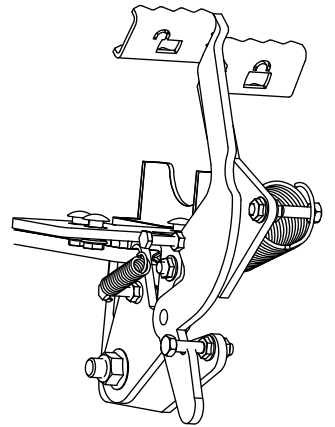

Brake and Floor Board Assembly

DETAIL A