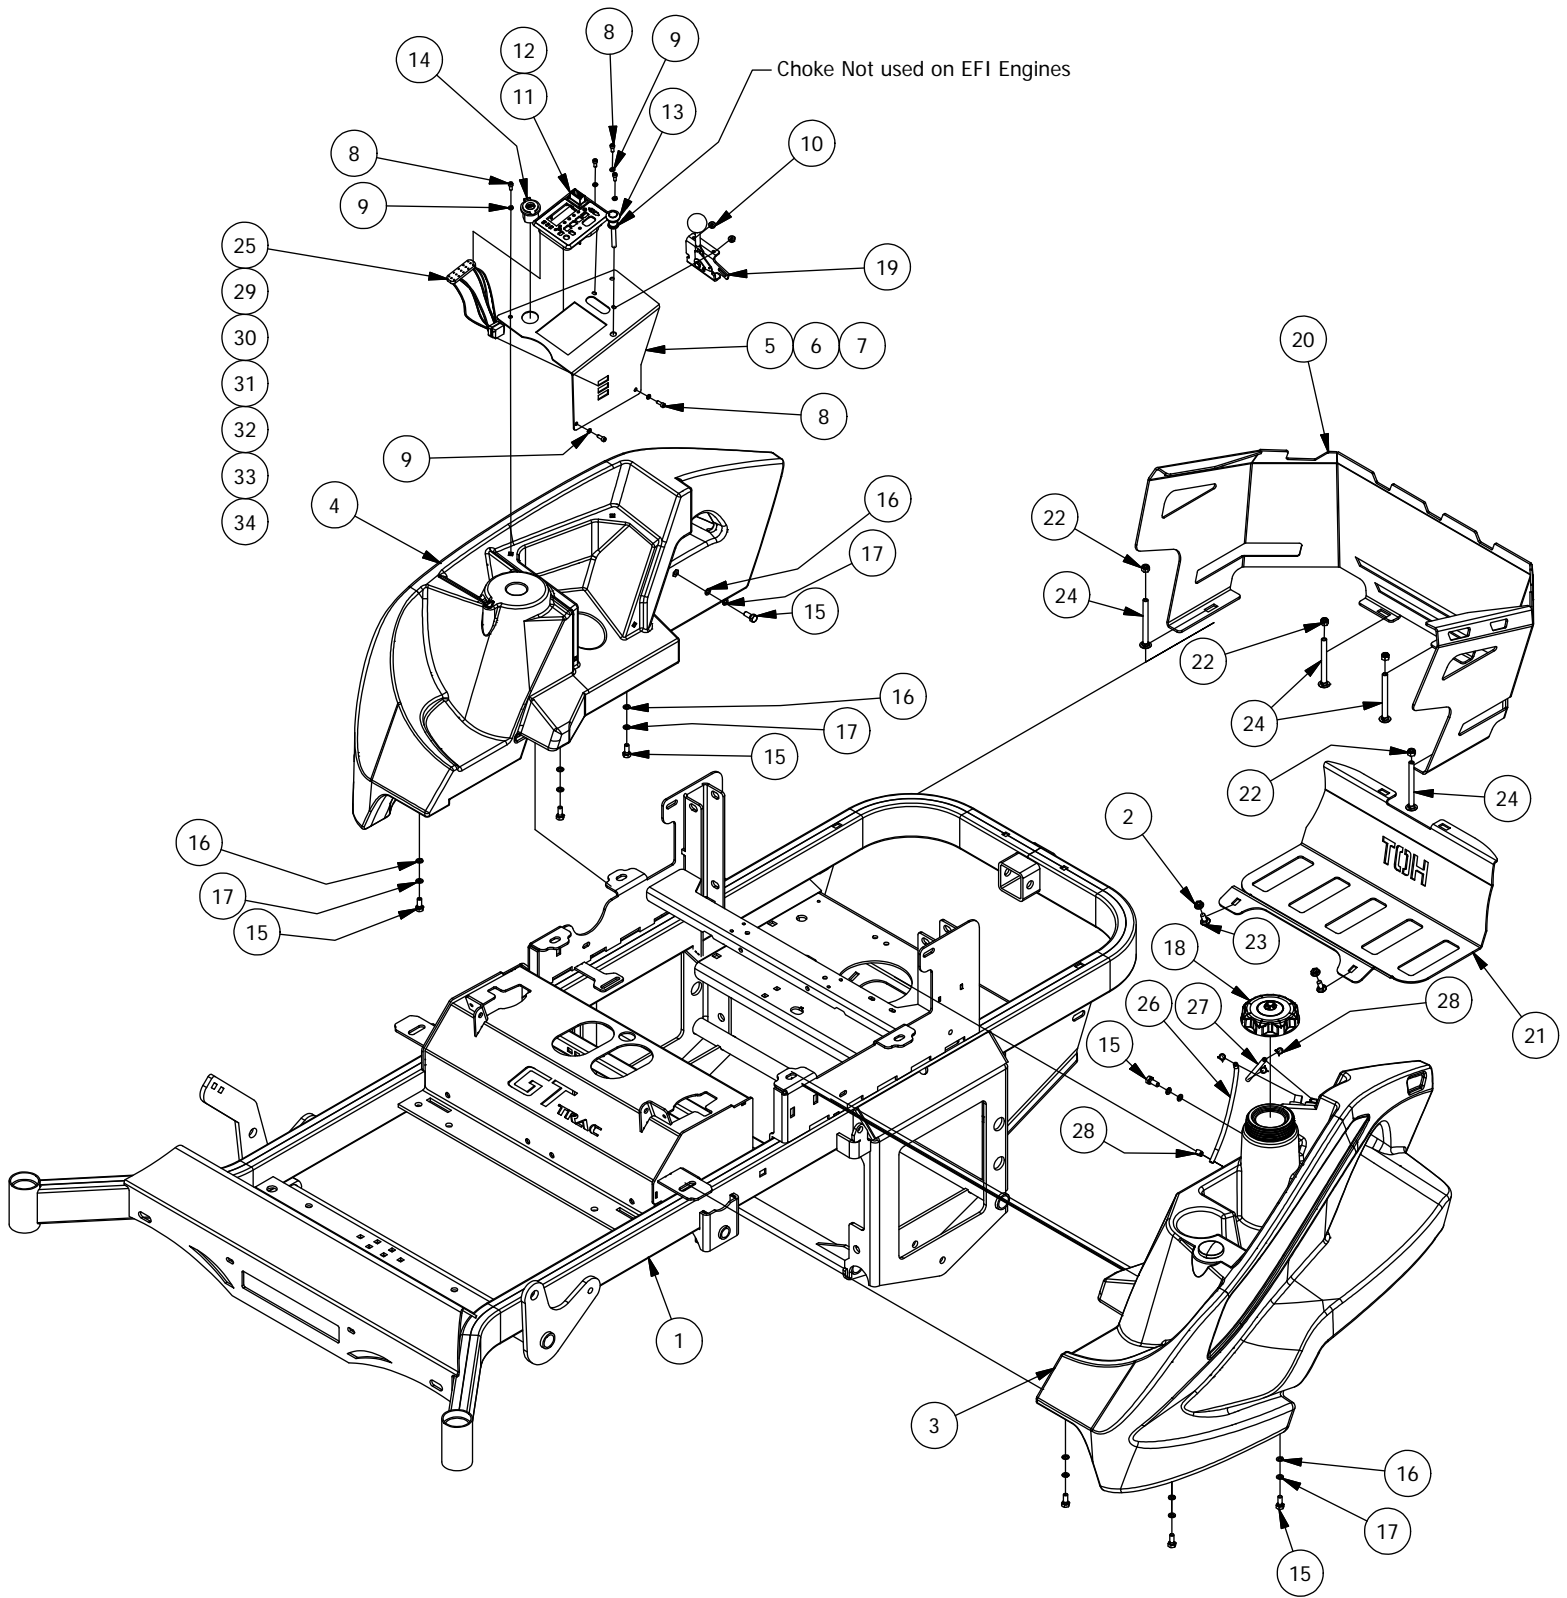

Gas Tank Assembly

Gas Tank Assembly			
ITEM	QTY	PART NUMBER	DESCRIPTION
1	1	490-0008-00	Mower SRT Frame Assembly
2	2	413-0006-00	5/16-18 HEX FLANGE NUT W/SERR ZINC
3	1	467-0001-00	Gas Tank
4	1	467-0002-00	Console
5	1	439-0022-00	Mower Control Panel Bracket
6	1	439-0249-00	Mower Control Panel Brkt Machines w/o Choke
7	1	439-0096-00	Mower Control Panel Bracket, Mowers w/Kohler Confidant Engines
8	6	418-0055-00	10-24 X 1/2 SOCKET C/S 18-8 SS
9	6	419-0011-00	#10 SPLIT LOCKWASHER 18-8 SS
10	2	413-0008-00	10-24 NYLON INSERT LOCKNUT 18-8 SS
11	1	486-0004-00	Mower Control Console, Carbureted Engine
12	1	486-0003-00	Mower Control Console, EFI Engine
13	1	464-0002-00	Choke Cable
14	1	677-2075-00	12 Volt Auxilliary Plug
15	8	418-0054-00	5/16-18 X 3/4 HEX C/S ZINC
16	8	419-0007-00	1/2 USS FLAT WASHER ZINC
17	8	419-0009-00	5/16 SPLIT LOCKWASHER ZINC
18	1	467-0008-00	Tank Fill Neck Non-Venting Cap
19	1	464-0001-00	Mower Throttle Cable Assembly w / Handle
20	1	439-0064-00	Mower Engine Cowling
21	1	439-0006-00	Mower Muffler Guard
22	4	413-0013-00	3/8-16 NYLON INSERT FLANGE LOCKNUT ZINC
23	2	418-0008-00	5/16-18 X 3/4 CARRIAGE BOLT ZINC
24	4	418-0018-00	3/8-16 X 4 CARRIAGE BOLT ZINC
25	1	486-0010-00	Mower B&S Vanguard 32hp/36hp Harness
26	1	751-1014-00	1/4 Fuel Line - Low Perm
27	1	451-0002-00	vapor vent line tube
28	4	472-0003-00	1/4 Spring Hose Clamp
29	1	486-0011-00	Mower B&S Commercial 25hp/27hp Harness
30	1	486-0012-00	Mower Kohler Command Pro 824 EFI Harness
31	1	486-0013-00	Mower Kohler Confidant ZT740 / 7000 ZT745 Harness
32	1	486-0014-00	Mower Light Option Harness
33	1	486-0021-00	Mower Kohler Confidant with Echoke
34	1	486-0015-00	Mower Deck Lift Option Harness