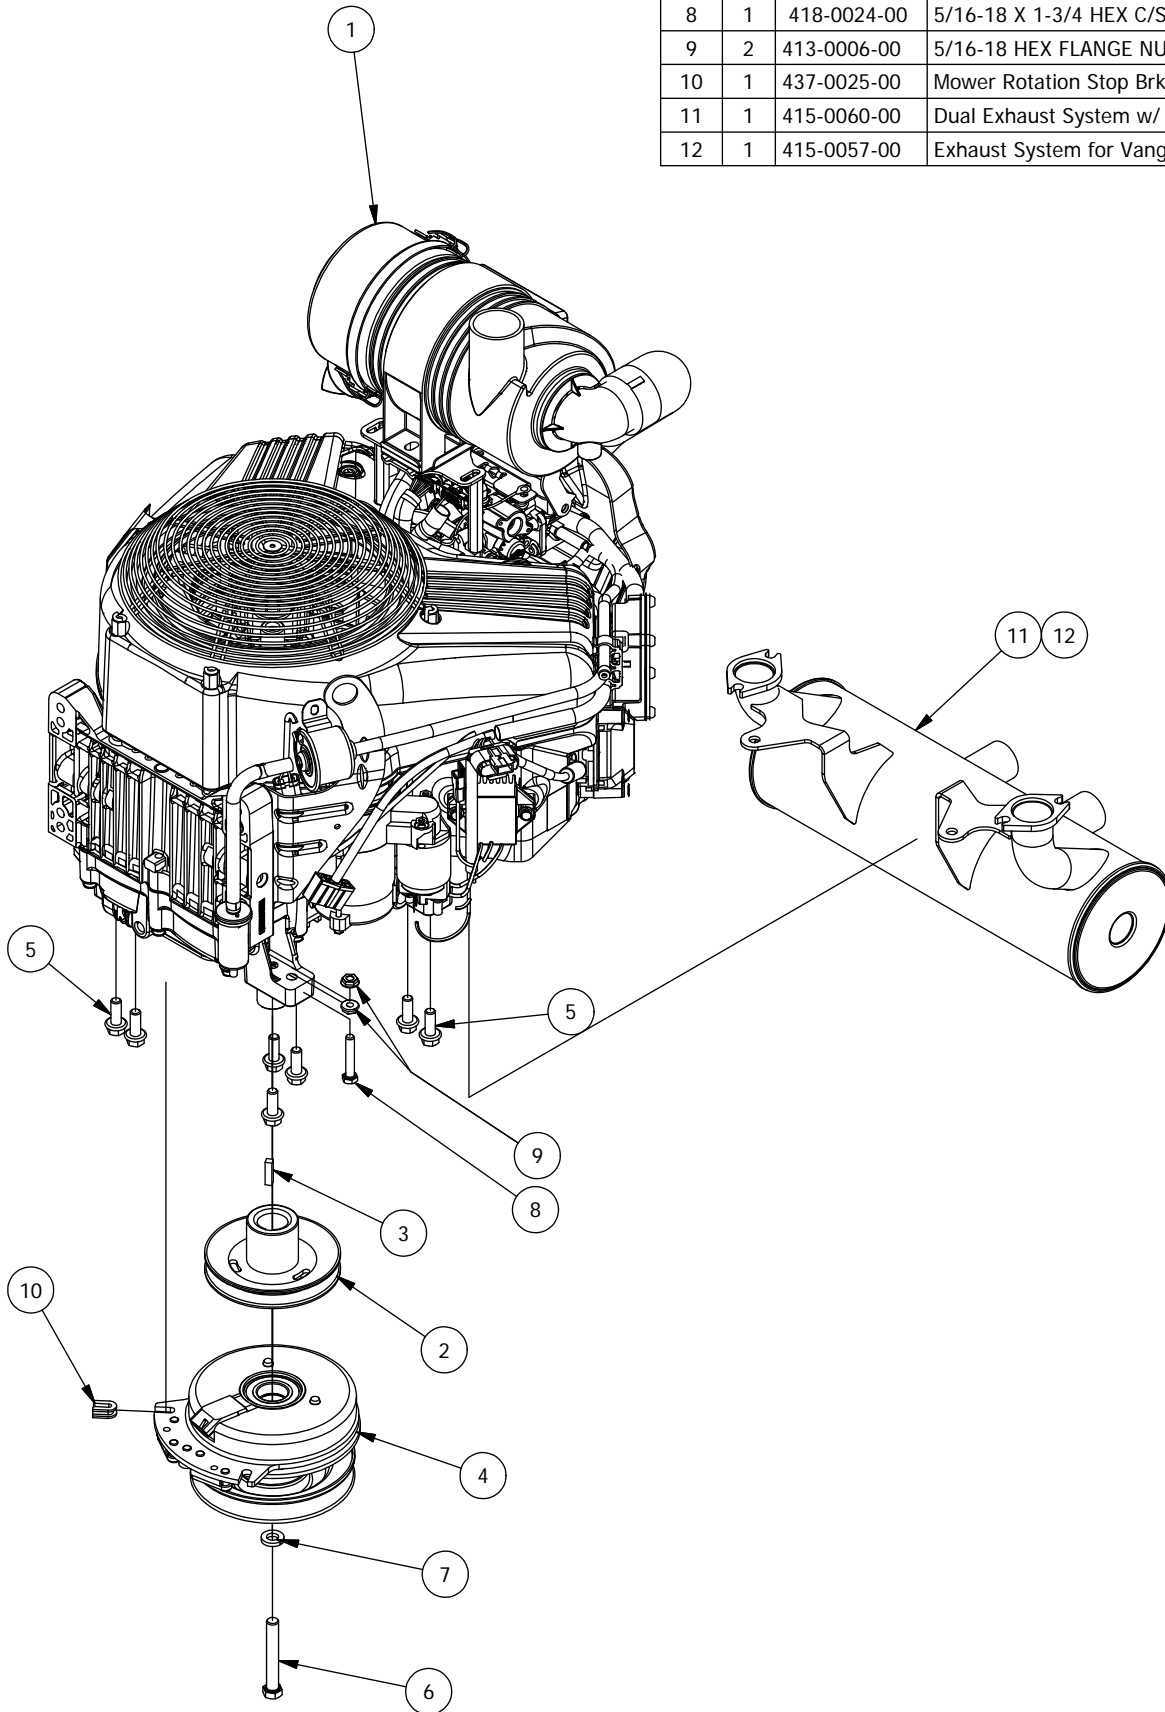

37 HP Vanguard Engine Assembly			
ITEM	QTY	PART NUMBER	DESCRIPTION
1	1	415-0012-00	37 HP Vanguard Engine for SRT
2	1	433-0001-00	Drive Pulley, A Belt
3	1	442-0001-00	1/4 X 1 SQUARE KEY STOCK
4	1	470-0002-00	PTO Clutch
5	7	418-0023-00	3/8-16 X 1-1/8 IND HWH W/SERR TRI LOB ZY
6	1	418-0022-00	7/16-20 X 3 HEX C/S GR 8 ZC YELLOW
7	1	419-0005-00	7/16 SPLIT LOCKWASHER GR 8 ZC YELLOW
8	1	418-0024-00	5/16-18 X 1-3/4 HEX C/S GR 5 ZINC
9	2	413-0006-00	5/16-18 HEX FLANGE NUT W/SERR ZINC
10	1	437-0025-00	Mower Rotation Stop Brkt Sleeve
11	1	415-0060-00	Dual Exhaust System w/ Muffler for Vanguard Big Block Engine
12	1	415-0057-00	Exhaust System for Vanguard 37 HP Engine