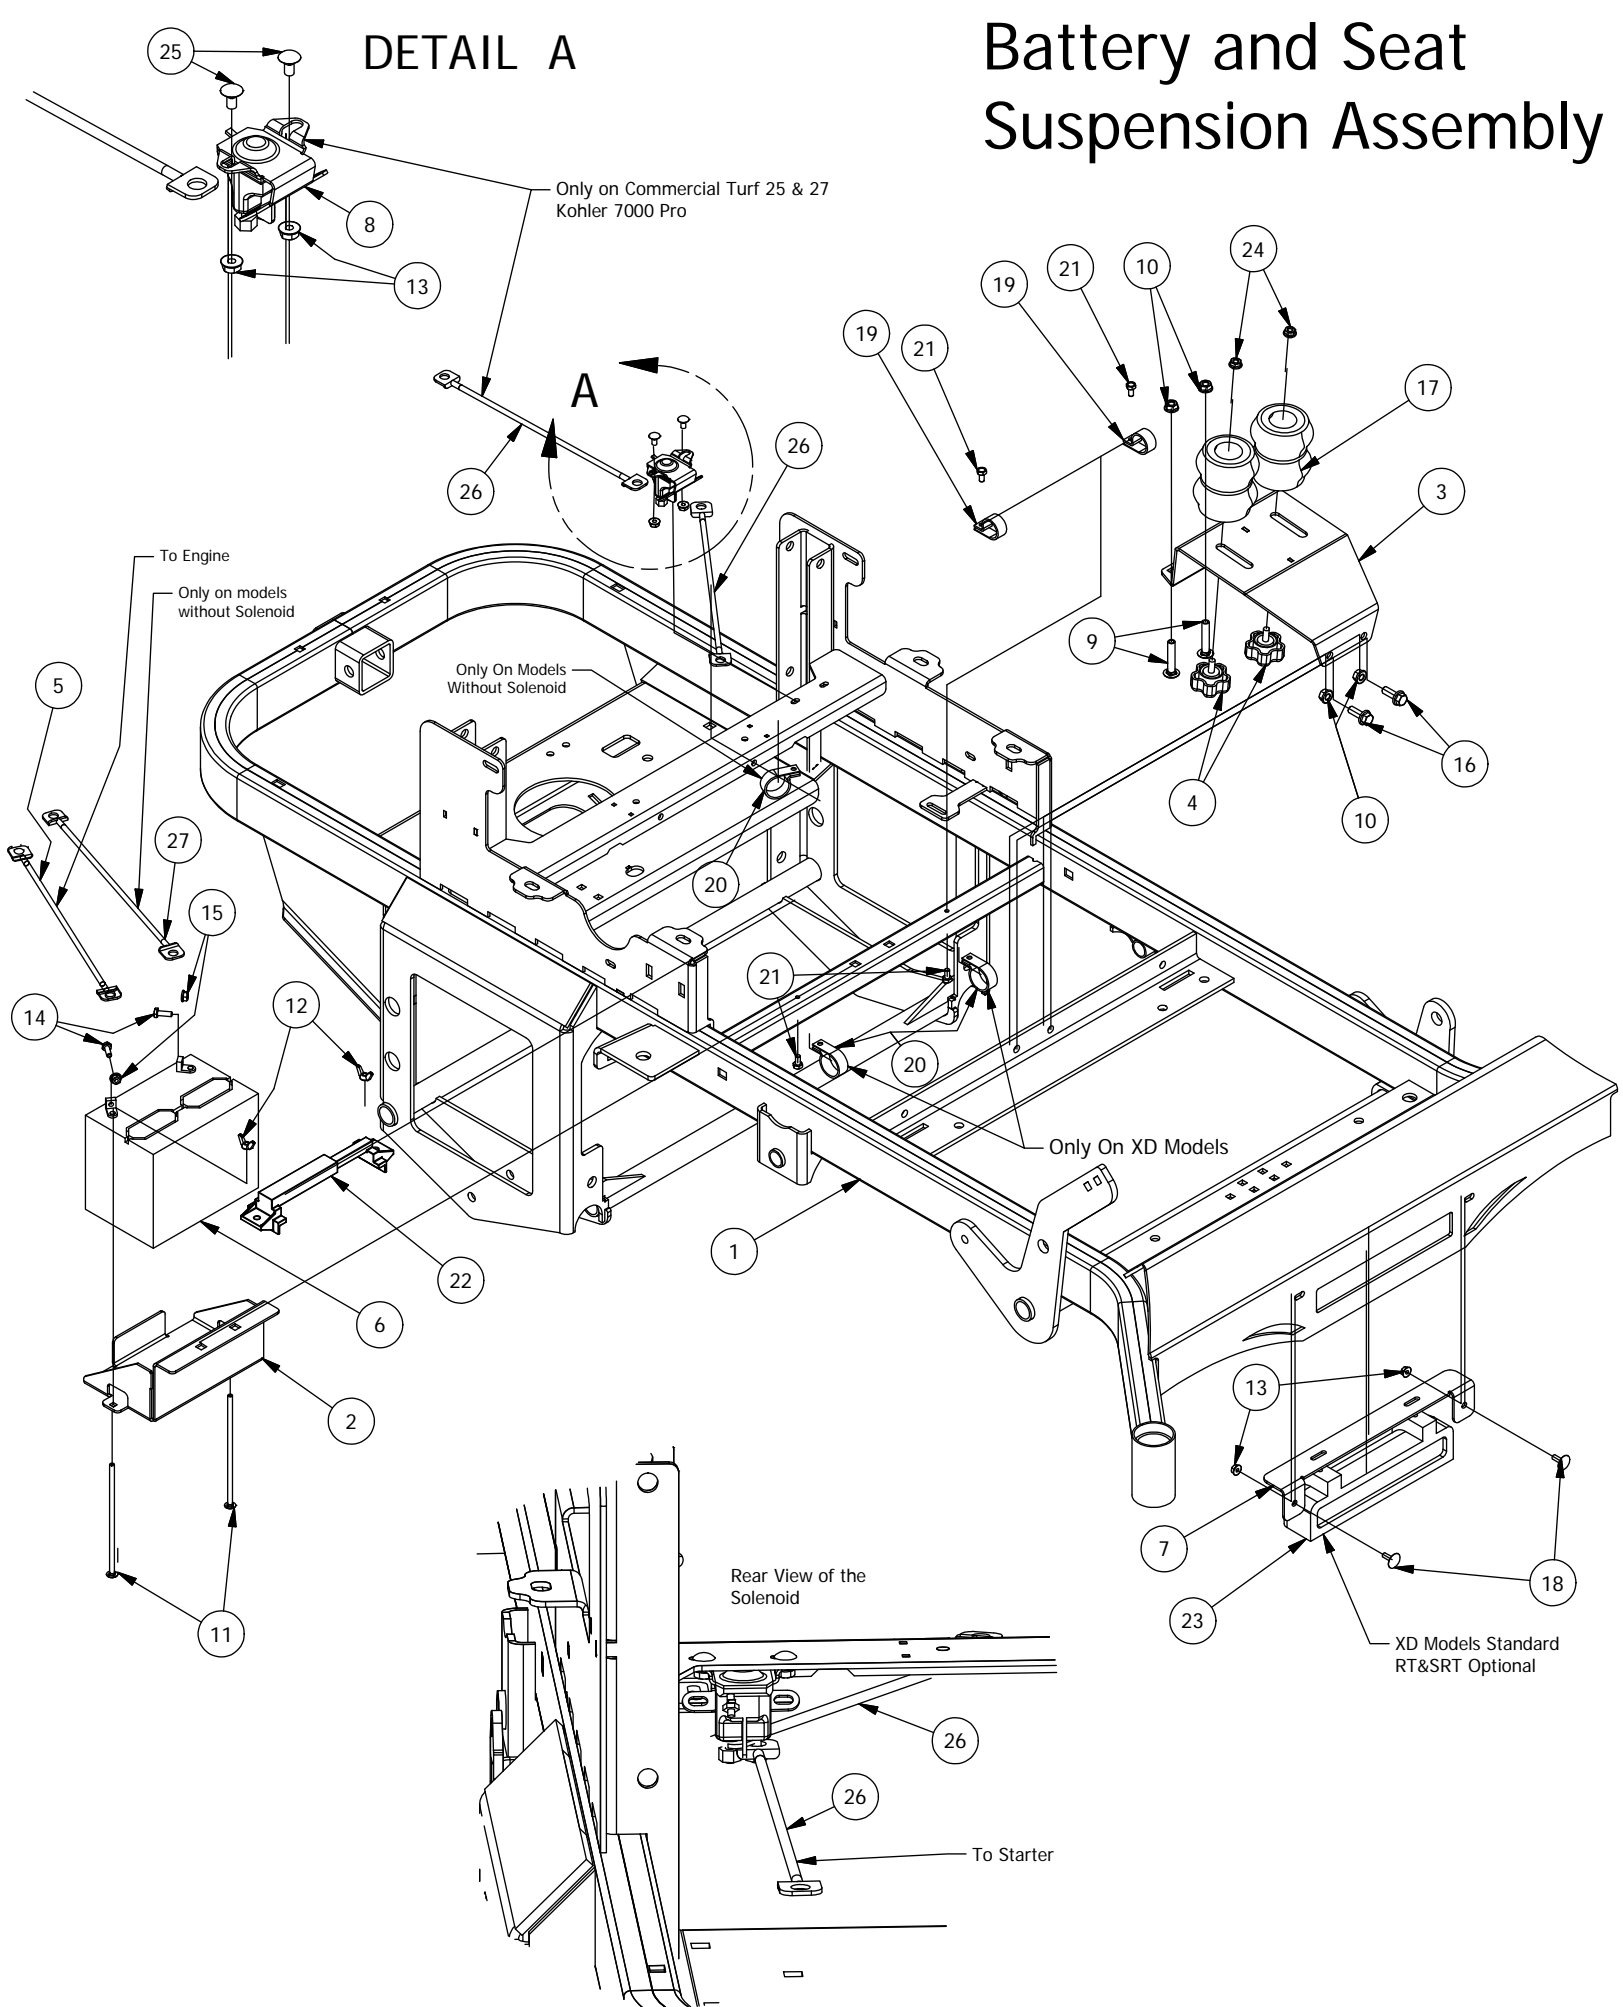

Battery and Seat Suspension Assembly

DETAIL A

Battery and Seat Suspension Assembly			
ITEM	QTY	PART NUMBER	DESCRIPTION
1	1	490-0008-00	Mower SRT Frame Assembly
2	1	439-0008-00	Mower Battery Box
3	1	490-0021-00	Mower Suspension Seat Bracket Assembly
4	2	445-0001-00	Lobed Knob w/ 5/16"-18 X .750" Stud
5	1	486-0017-00	Mower Negative Battery Cable 28" long
6	1	468-1004-00	12-V Mower Starter Battery
7	1	439-0012-00	Mower LED Light Bracket
8	1	486-0002-00	Mower Starter Solenoid
9	2	418-0033-00	3/8-16 X 2 CARRIAGE BOLT ZINC
10	4	413-0004-00	3/8-16 HEX FLANGE NUT W/SERR ZINC
11	2	418-0034-00	1/4-20 X 7 CARRIAGE BOLT ZINC
12	2	413-0025-00	1/4-20 WING NUT ZINC
13	4	413-0023-00	1/4-20 HEX FLANGE NUT W/SERR ZINC
14	2	418-0035-00	1/4-20 X 3/4 HEX C/S GR 2 ZINC
15	2	413-0026-00	1/4-20 NYLON INSERT FLANGE L/NUT ZINC
16	2	418-0040-00	3/8-16 X 1 HEX FLANGE BOLT GR 8 ZC YELLOW
17	2	487-0003-00	SRT Rear Suspension Elastomer
18	2	418-0026-00	1/4-20 X 3/4 CARRIAGE BOLT ZINC YELLOW
19	2	472-0002-00	1/2" CUSHIONED LOOP CLAMP
20	3	472-0001-00	1-1/4" CHUSHIONED LOOP CLAMP BLACK
21	4	418-0025-00	1/4-20 X 1/2 HWH SLOT TYPE F TCS ZINC
22	1	443-0001-00	Battery Hold Down
23	1	486-0032-00	Mower LED Light Bar
24	2	413-0027-00	5/16-18 NYLON INSERT FLANGE LOCKNUT ZC YELLOW
25	2	418-0031-00	1/4-20 X 1/2 CARRIAGE BOLT ZC YELLOW
26	2	486-0018-00	Mower Positive Battery Cable 12" long
27	1	486-0016-00	Mower Positive Battery Cable 25" long