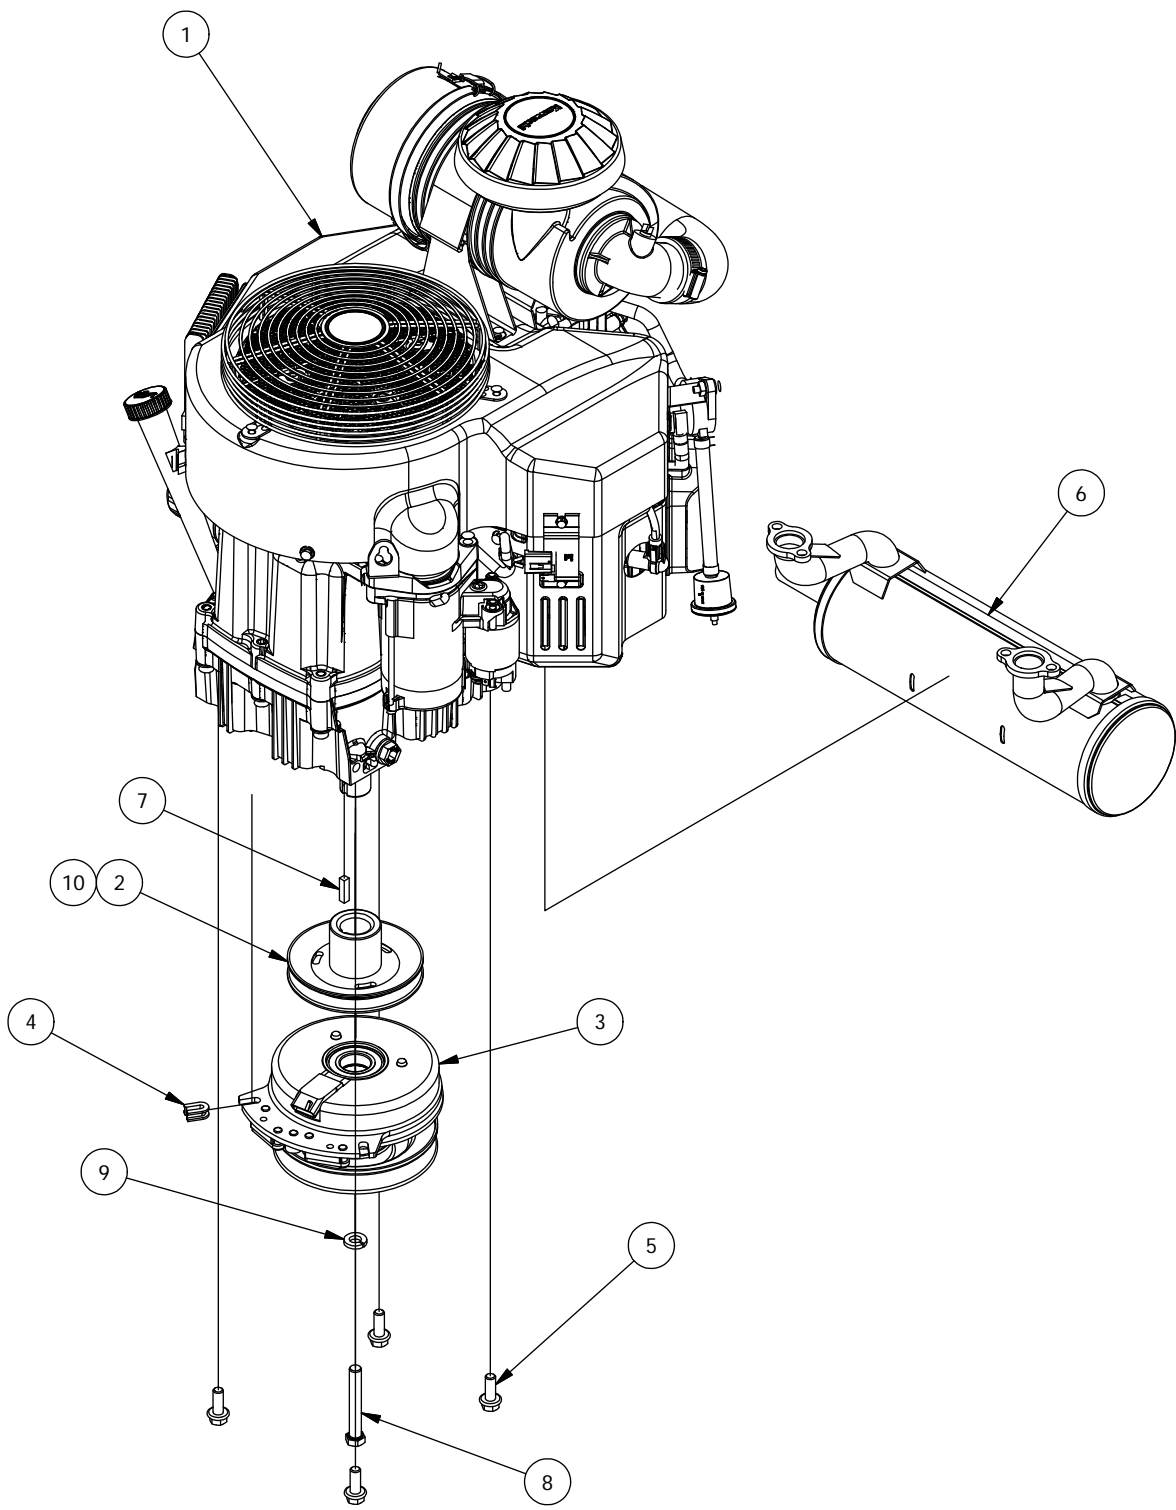

Kawasaki FX 850cc Engine assembly			
ITEM	QTY	PART NUMBER	DESCRIPTION
1	1	415-0020-00	FX 850cc Engine For RT/SRT
2	1	433-0001-00	Drive Pulley, A Belt
3	1	470-0002-00	PTO Clutch
4	1	437-0025-00	Mower Rotation Stop Brkt Sleeve
5	4	418-0023-00	3/8-16 X 1-1/8 IND HWH W/SERR TRI LOB ZY
6	1	415-0065-00	Exhaust System Kawasaki FX 850cc engine
7	1	442-0001-00	1/4 X 1 SQUARE KEY STOCK
8	1	418-0022-00	7/16-20 X 3 HEX C/S GR 8 ZC YELLOW
9	1	419-0005-00	7/16 SPLIT LOCKWASHER GR 8 ZC YELLOW
10	1	433-0002-00	Drive Pulley, B Belt (Only with HTG16 Transmissions)