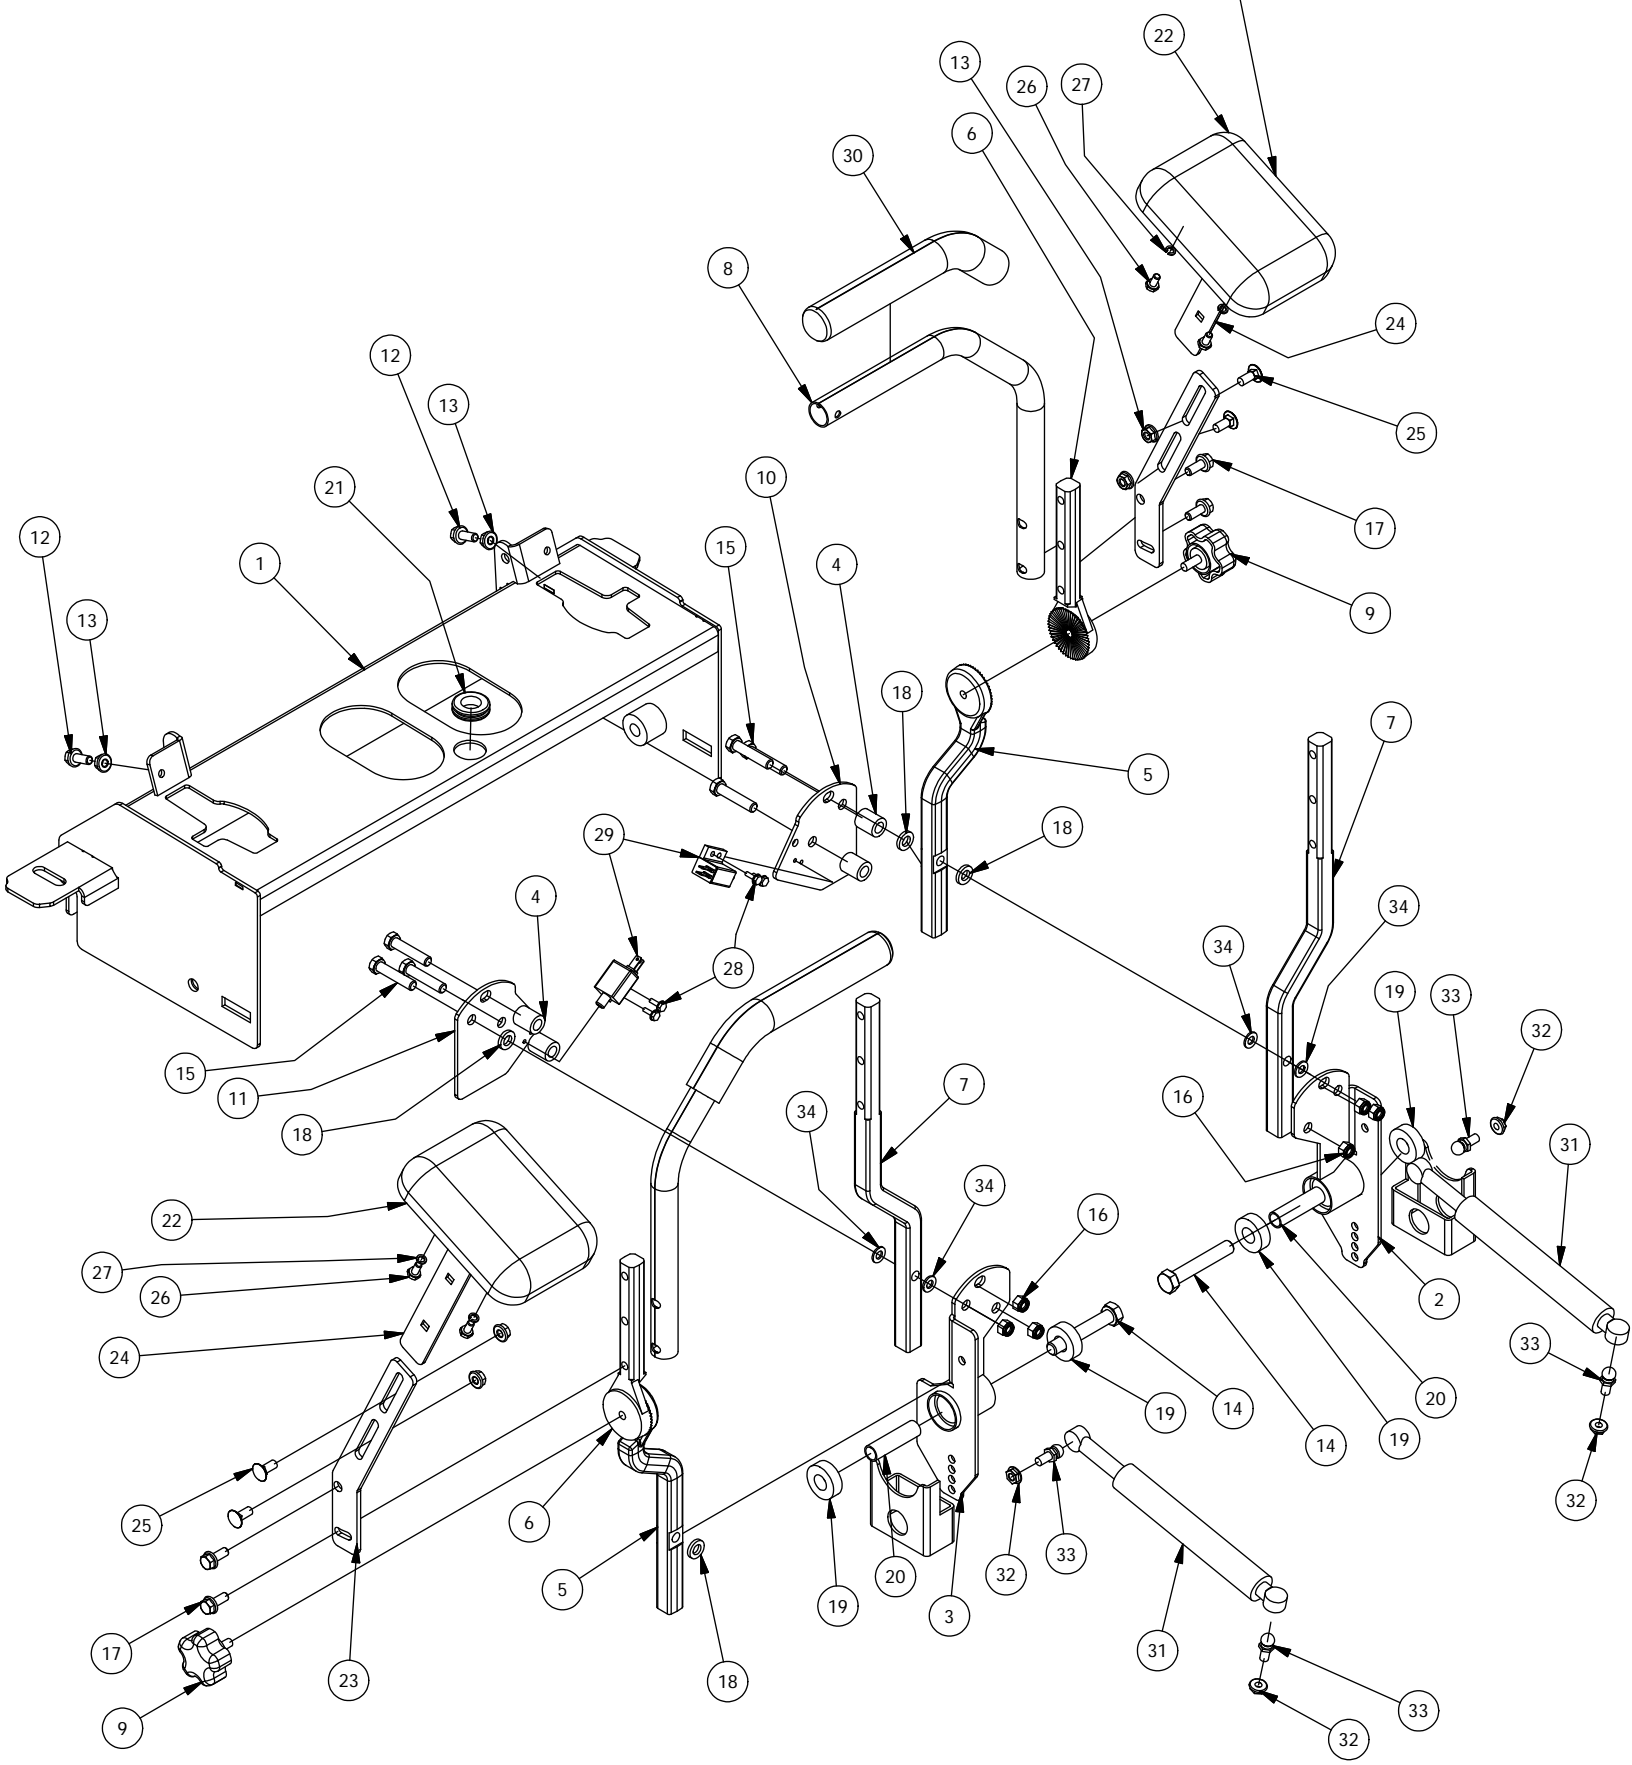

Drive Arm Assemblies

XD & Mark Martin Models Standard
RT&SRT Optional

Drive Arm Assemblies			
ITEM	QTY	PART NUMBER	DESCRIPTION
1	1	490-0023-00	Mower Seat Base Assembly
2	1	490-0013-00	Mower Right Drive Arm Bracket Assembly
3	1	490-0012-00	Mower Left Drive Arm Bracket Assembly
4	4	425-0003-00	Mower Drive Arm Spacer
5	2	431-0002-00	Height/Pitch Adjustable Lower Drive Arm
6	2	431-0003-00	Height/Pitch Adjustable Upper Drive Arm
7	2	431-0001-00	Height Adjustable Drive Arm
8	2	403-0020-00	Mower Drive Handle Tube
9	2	445-0001-00	Lobed Knob w/ 5/16"-18 X .750" Stud
10	1	426-0003-00	Mower Right Control Arm Limit Switch Plate
11	1	426-0002-00	Mower Left Control Arm Limit Switch Plate
12	2	418-0049-00	5/16-18 X 3/4 IND HWH TRI LOB ZINC
13	6	413-0022-00	5/16-18 HEX FLANGE NUT W/SERR ZINC YELLOW
14	2	418-0050-00	1/2-13 X 3 HEX C/S GR 5 ZINC
15	6	418-0051-00	3/8-16 X 1-3/4 HEX C/S GR 2 ZINC
16	6	413-0013-00	3/8-16 NYLON INSERT FLANGE LOCKNUT ZINC
17	4	418-0048-00	5/16-18 X 3/4 HEX FLANGE BOLT GR 8 ZC YELLOW
18	4	419-0015-00	3/8" ID X 3/4" OD X 1/8" THK BRONZE WASHER
19	4	410-0005-00	5/8" ID X 1-3/8" OD X 7/16" THK BEARING
20	2	425-0004-00	Mower Drive Arm Hub & Deck Lift Arm Spacer
21	1	419-0008-00	3/4" ID X FOR 1-3/16" HOLE FOR 11 GA RUBBER GROMMIT
22	2	471-0004-00	Mower Drive Arm Support Pad
23	2	439-0010-00	Mower Drive Arm Pad Tube Mounting bracket
24	2	439-0011-00	Mower Drive Arm Pad Mount bracket
25	4	418-0063-00	5/16-18 X 3/4 CARRIAGE BOLT ZINC YELLOW
26	4	418-0056-00	1/4-20 X 1/2 HEX C/S GR 2 ZINC
27	4	419-0012-00	1/4 EXT TOOTH LOCKWASHER ZINC
28	4	418-0032-00	8-32 X 1/2 IND. HWH SLOT TYPE F TCS ZINC
29	2	486-0030-00	Safety Switch
30	2	484-0001-00	Handle Grip
31	2	487-0001-00	Control Arm Damper
32	4	413-0024-00	5/16-18 HEX SERRATED LARGE FLANGE L/NUT ZC
33	4	487-0005-00	Control Arm Damper Ball Stud
34	4	419-0016-00	5/16" ID X 5/8" OD X 1/16" THK BRONZE WASHER