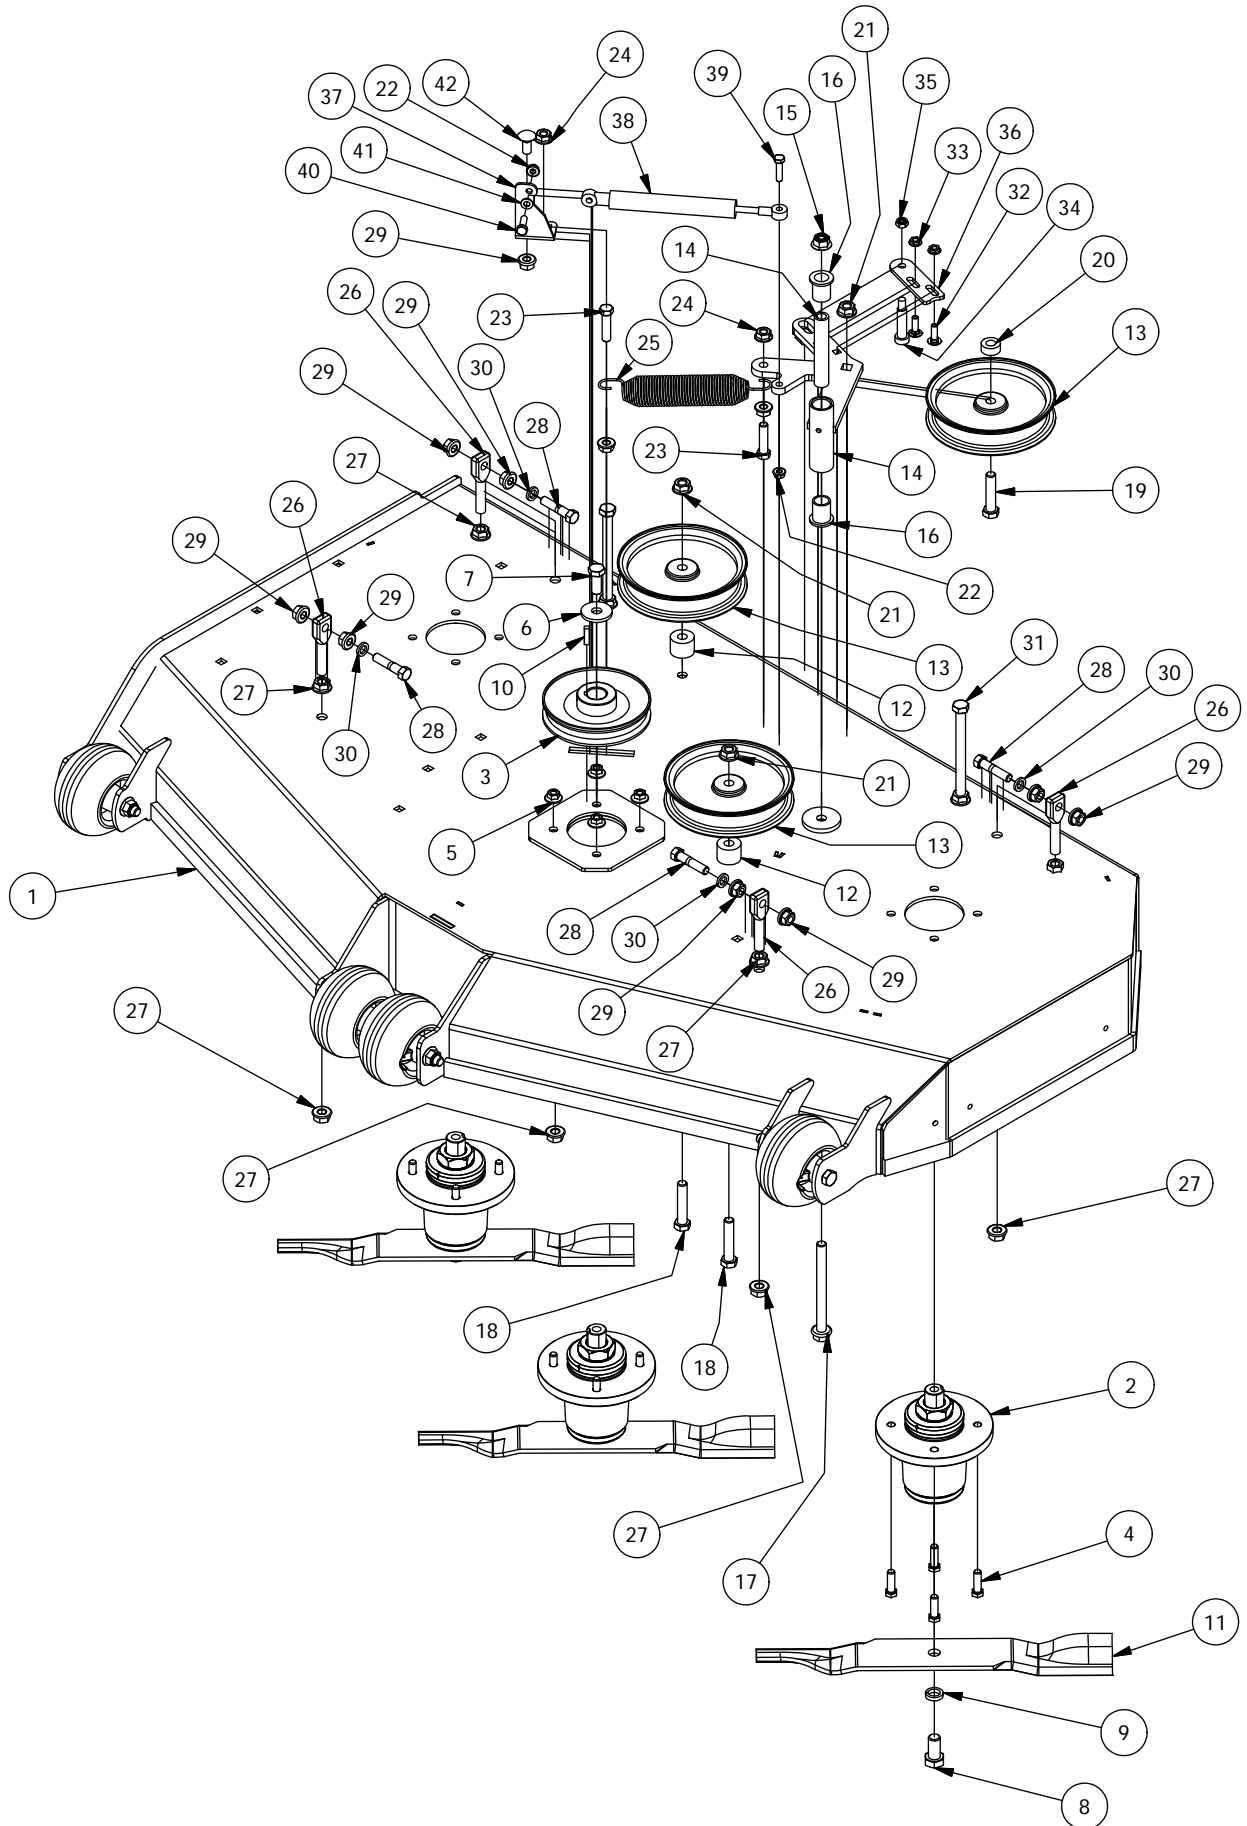

54" Deck Assembly-2

54" Deck Assembly-2			
ITEM	QTY	PART NUMBER	DESCRIPTION
1	1	490-0030-00	54" Mower Deck Assembly
2	3	437-0005-00	Mower Heavy Duty Deck Spindle
3	3	433-0004-00	Deck Pulley 54"
4	12	418-0005-00	3/8-16 x 1-1/4 Hex Bolt GR5
5	12	418-0004-00	3/8-16 HEX FLANGE NUT W/SERR ZINC
6	3	419-0003-00	1/2" X 1-5/8 BELLEVILLE CUP WASHER ZINC YELLOW
7	3	418-0006-00	1/2-20 X 1-1/4 HEX C/S GR 5 ZINC
8	3	418-0007-00	5/8-18 X 1-1/4 HEX C/S GR 5 ZINC
9	3	419-0004-00	5/8 SPLIT LOCKWASHER ZINC
10	3	442-0001-00	1/4 X 1 SQUARE KEY STOCK
11	3	438-0001-00	54" Mower Deck Blade
12	2	425-0002-00	Mower Deck Idler Spacer
13	3	433-0007-00	Mower 6-3/4" Deck Idler Pulley
14	1	490-0019-00	Mower Deck Idler Pulley Arm Assembly
15	4	413-0002-00	1/2-13 NYLON INSERT FLANGE LOCKNUT ZC YELLOW
16	2	410-0007-00	3/4" ID X 15/16" OD X 1-1/8" LENGTH FLANGE BUSHING
17	1	418-0009-00	1/2-13 X 5-1/2 HEX FLANGE BOLT GR 8 ZY
18	2	418-0014-00	1/2-13 X 2-1/2 HEX FLANGE BOLT GR 8 ZC YELLOW
19	1	418-0012-00	1/2-13 X 2-1/4 HEX C/S GR 5 ZINC
20	1	425-0007-00	Mower IDLER PULLEY SPACER
21	3	413-0010-00	1/2-13 HEX FLANGE NUT W/SERR ZINC
22	11	413-0027-00	5/16-18 NYLON INSERT FLANGE LOCKNUT ZC YELLOW
23	2	418-0011-00	7/16-14 X 1-3/4 HEX C/S GR 2 ZINC (NOT A/T)
24	4	413-0001-00	7/16-14 HEX FLANGE NUT W/SERR ZINC
25	1	434-0005-00	Deck/pump idler spring
26	4	448-0001-00	Mowre Deck height adjustment Stud
27	12	413-0005-00	1/2-13 HEX FLANGE NUT W/SERR ZINC YELLOW
28	4	418-0046-00	7/16-14 X 2 HEX C/S GR 5 ZINC YELLOW
29	9	413-0011-00	7/16-14 HEX FLANGE NUT W/SERR ZINC YELLOW
30	4	419-0010-00	.443 ID X .750 OD X .125 THK NYLON BLACK
31	2	418-0044-00	1/2-13 X 6-1/2 HEX C/S GR 8 ZINC YELLOW
32	2	418-0010-00	5/16-18 X 1 CARRIAGE BOLT ZINC
33	2	413-0006-00	5/16-18 HEX FLANGE NUT W/SERR ZINC
34	1	618-6064-00	12"X1-3/4" Shoulder Bolt
35	1	613-2004-00	3/8"-16 Nyloc Jam Nut
36	1	439-0257-00	Deck Idler Pulley Belt Retainer Brkt
37	1	439-0335-00	Deck Belt Idler Damper Mounting Bracket
38	1	434-0009-00	Idler Gas Spring
39	1	418-0109-00	5/16- 18 x 1 1/4 Hex C/S (GR.8) ZC/Yel
40	1	418-0108-00	5/16 x1 Hex C/S (GR8) ZC/Yel
41	1	419-0016-00	5/16" ID X 5/8" OD X 1/16" THK BRONZE WASHER
42	1	418-0017-00	7/16-14 X 1 CARRIAGE BOLT ZINC