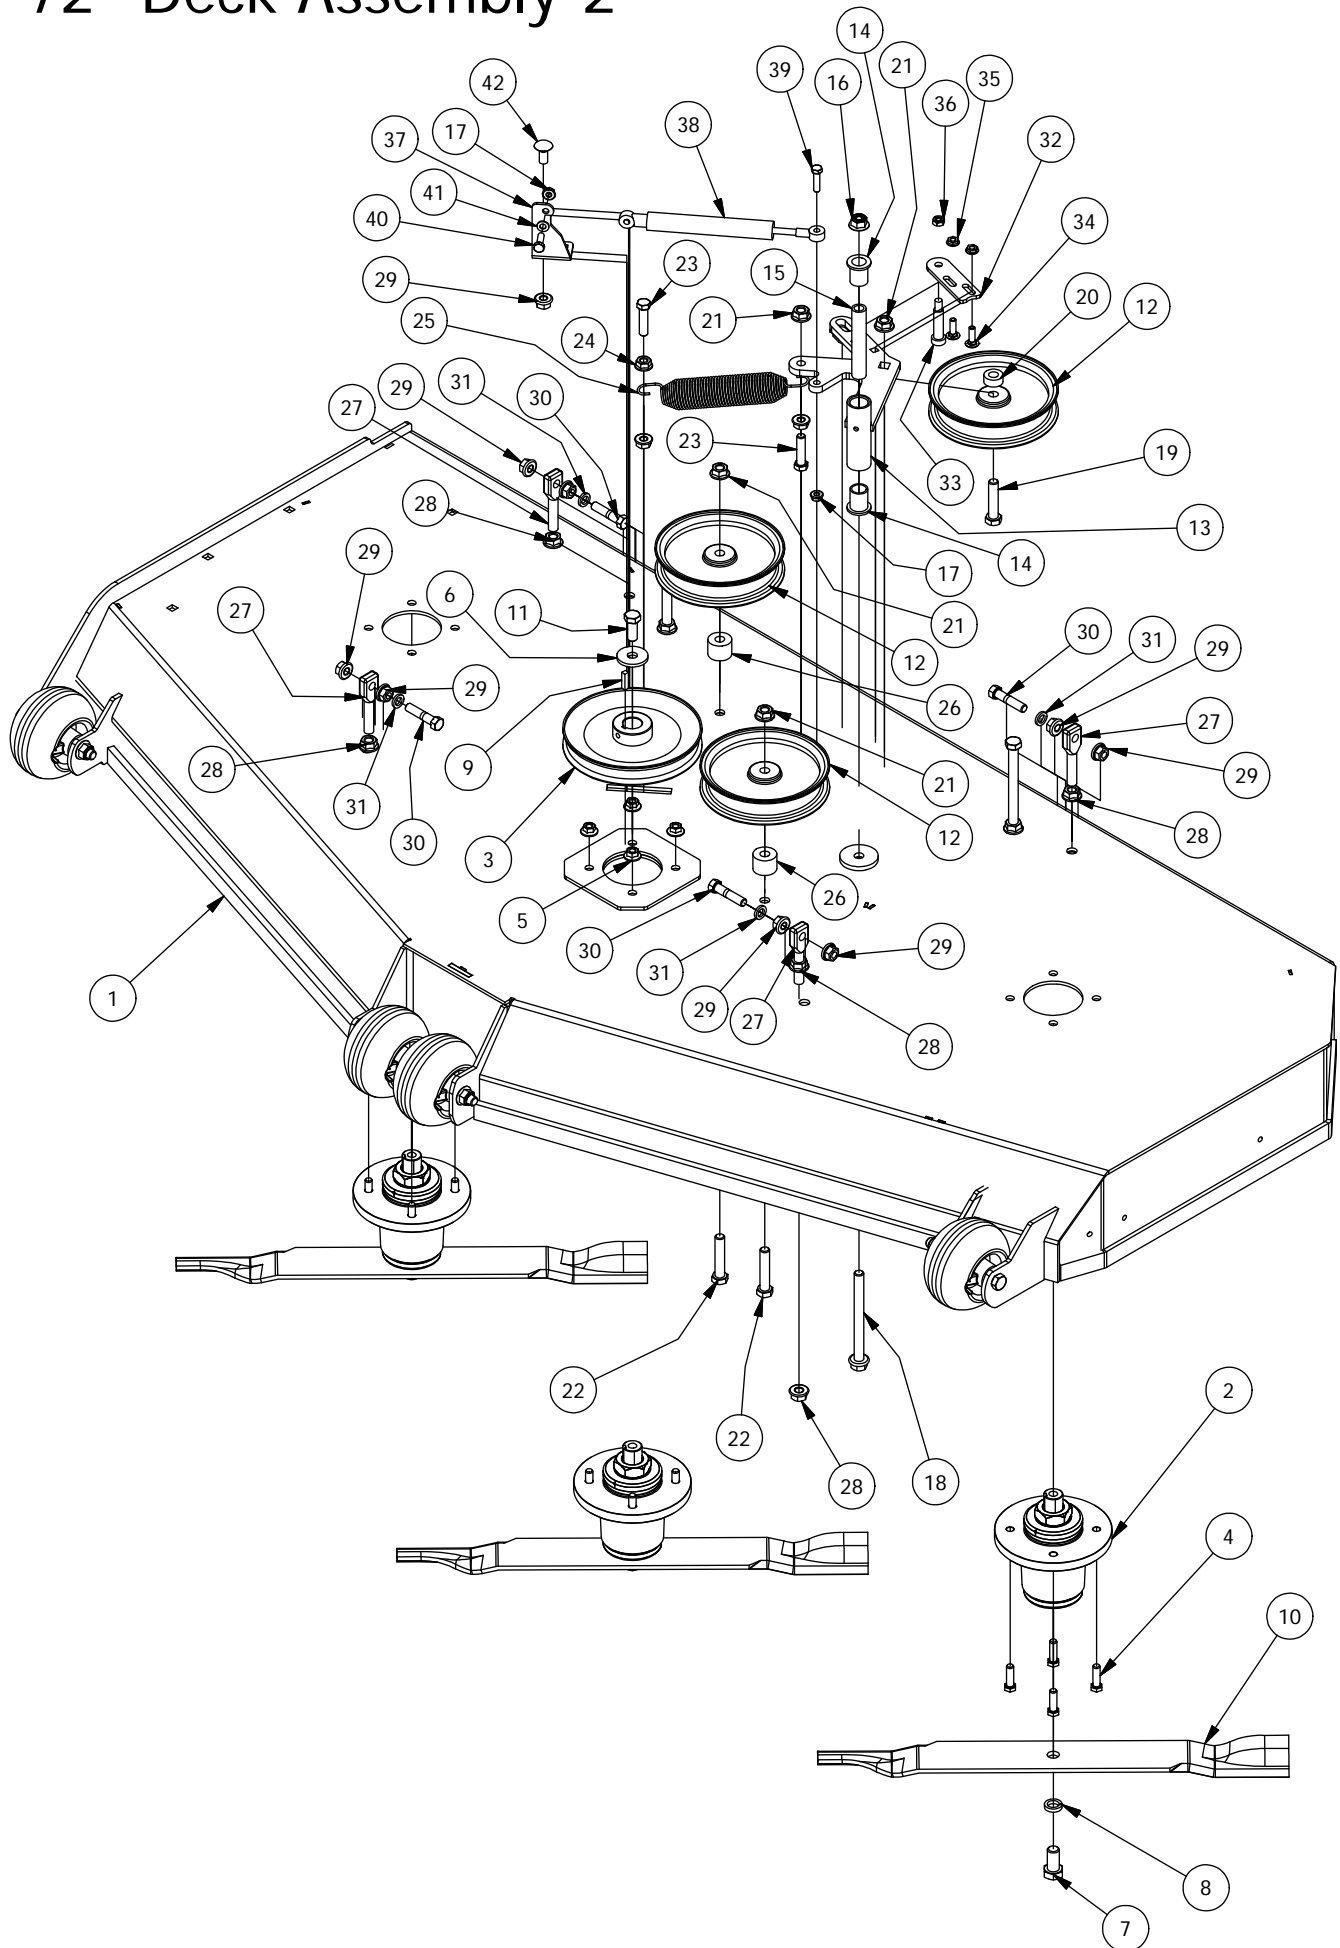

72" Deck Assembly-2

72" Deck Assembly-2			
ITEM	QTY	PART NUMBER	DESCRIPTION
1	1	490-0032-00	72" Mower Deck Assembly
2	3	437-0005-00	Mower Heavy Duty Deck Spindle
3	3	433-0005-00	Deck Pulley 72"
4	12	418-0005-00	3/8-16 x 1-1/4 Hex Bolt GR5
5	12	418-0004-00	3/8-16 HEX FLANGE NUT W/SERR ZINC
6	3	419-0003-00	1/2" X 1-5/8 BELLEVILLE CUP WASHER ZINC YELLOW
7	3	418-0007-00	5/8-18 X 1-1/4 HEX C/S GR 5 ZINC
8	3	419-0004-00	5/8 SPLIT LOCKWASHER ZINC
9	3	442-0001-00	1/4 X 1 SQUARE KEY STOCK
10	3	438-0003-00	72" Mower Deck Blade
11	1	418-0006-00	1/2-20 X 1-1/4 HEX C/S GR 5 ZINC
12	3	433-0007-00	Mower 6-3/4" Deck Idler Pulley
13	1	425-0005-00	Mower Idler Spacer
14	2	410-0007-00	3/4" ID X 15/16" OD X 1-1/8" LENGTH FLANGE BUSHING
15	1	425-0006-00	Mower Inner Idler Spacer
16	4	413-0002-00	1/2-13 NYLON INSERT FLANGE LOCKNUT ZC YELLOW
17	11	413-0027-00	5/16-18 NYLON INSERT FLANGE LOCKNUT ZC YELLOW
18	1	418-0009-00	1/2-13 X 5-1/2 HEX FLANGE BOLT GR 8 ZY
19	1	418-0012-00	1/2-13 X 2-1/4 HEX C/S GR 5 ZINC
20	1	425-0007-00	Mower IDLER PULLEY SPACER
21	4	413-0010-00	1/2-13 HEX FLANGE NUT W/SERR ZINC
22	2	418-0014-00	1/2-13 X 2-1/2 HEX FLANGE BOLT GR 8 ZC YELLOW
23	2	418-0011-00	7/16-14 X 1-3/4 HEX C/S GR 2 ZINC (NOT A/T)
24	3	413-0001-00	7/16-14 HEX FLANGE NUT W/SERR ZINC
25	1	434-0005-00	Deck/pump idler spring
26	2	425-0002-00	Mower Deck Idler Spacer
27	4	448-0001-00	Mowre Deck height adjustment Stud
28	12	413-0005-00	1/2-13 HEX FLANGE NUT W/SERR ZINC YELLOW
29	9	413-0011-00	7/16-14 HEX FLANGE NUT W/SERR ZINC YELLOW
30	4	418-0046-00	7/16-14 X 2 HEX C/S GR 5 ZINC YELLOW
31	4	419-0010-00	.443 ID X .750 OD X .125 THK NYLON BLACK
32	1	439-0257-00	Deck Idler Pulley Belt Retainer Brkt
33	1	618-6064-00	12"X1-3/4" Shoulder Bolt
34	2	418-0010-00	5/16-18 X 1 CARRIAGE BOLT ZINC
35	2	413-0006-00	5/16-18 HEX FLANGE NUT W/SERR ZINC
36	1	613-2004-00	3/8"-16 Nyloc Jam Nut
37	1	439-0335-00	Deck Belt Idler Damper Mounting Bracket
38	1	434-0009-00	Idler Gas Spring
39	1	418-0109-00	5/16- 18 x 1 1/4 Hex C/S (GR.8) ZC/Yel
40	1	418-0108-00	51/6 x1 Hex C/S (GR8) ZC/Yel
41	1	419-0016-00	5/16" ID X 5/8" OD X 1/16" THK BRONZE WASHER
42	1	418-0017-00	7/16-14 X 1 CARRIAGE BOLT ZINC