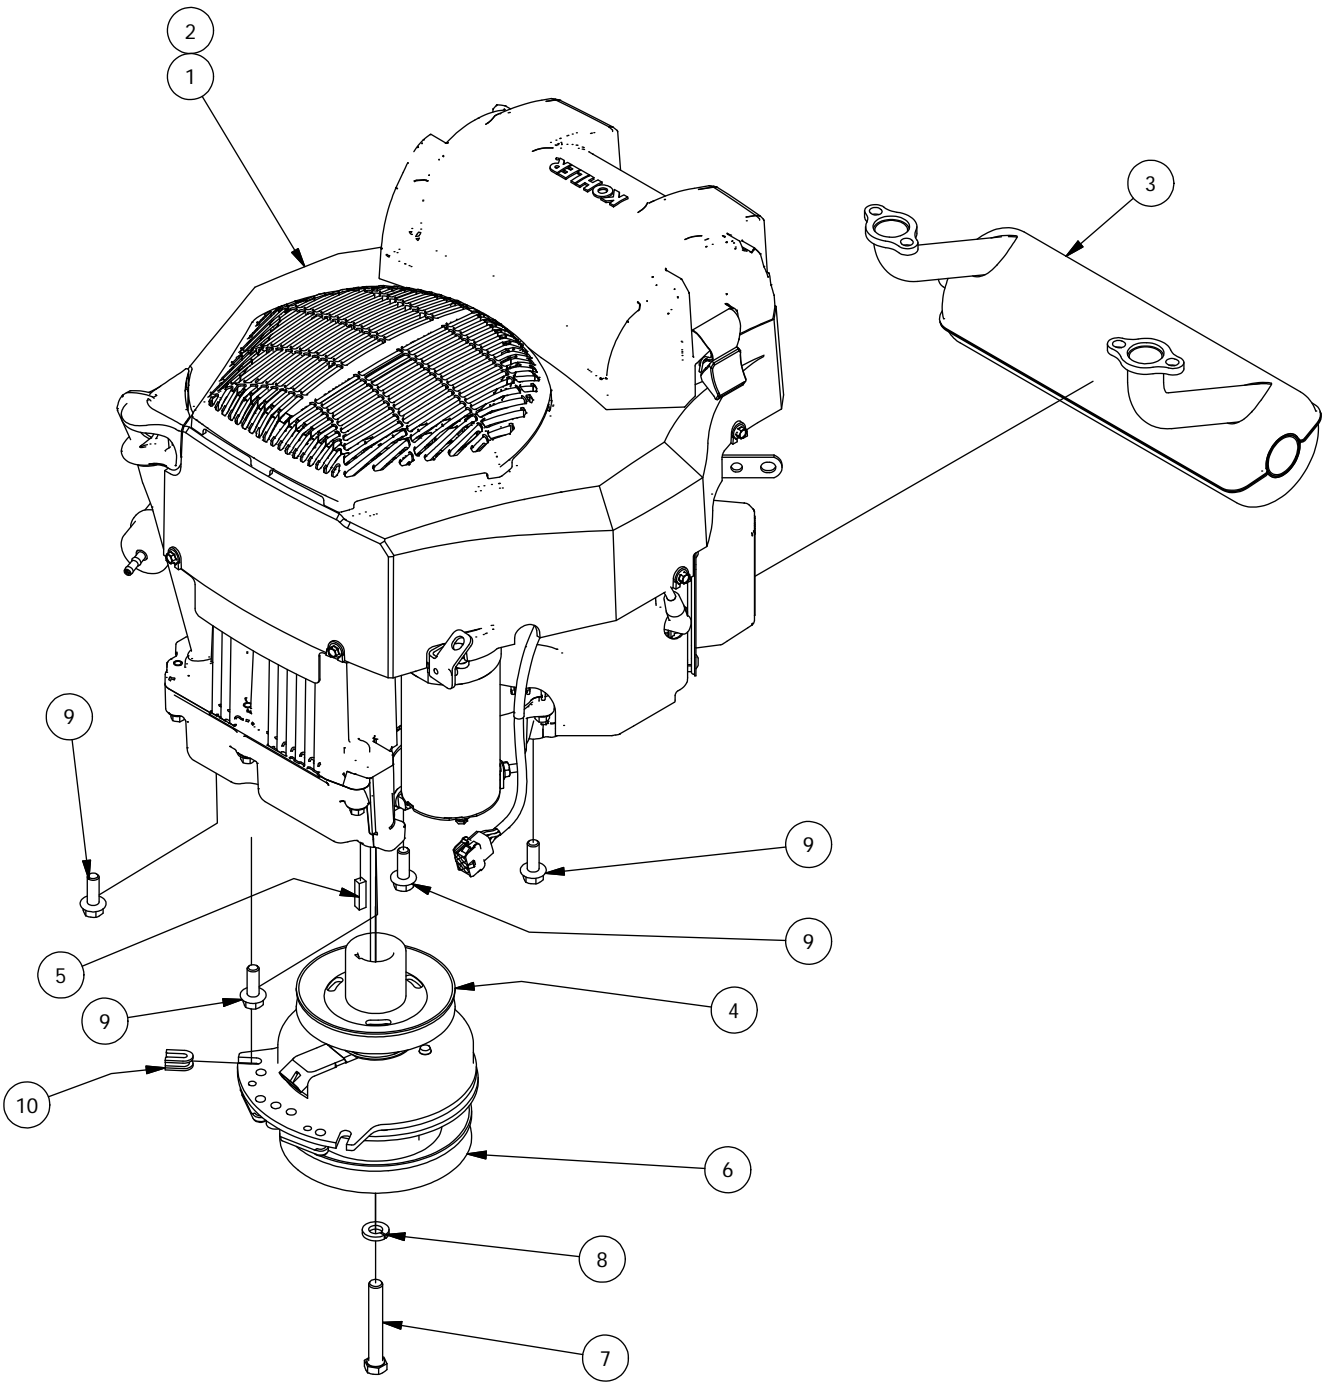

Kohler Engine Assembly			
ITEM	QTY	PART NUMBER	DESCRIPTION
1	1	415-0013-00	26HP Kohler for RT
2	1	415-0001-00	26HP Kohler for RZ
3	1	415-0050-00	ZT740 & KT740 Kohler Engine Exhaust
4	1	433-0001-00	Drive Pulley, A Belt
5	1	442-0001-00	1/4 X 1 SQUARE KEY STOCK
6	1	470-0002-00	PTO Clutch
7	1	418-0022-00	7/16-20 X 3 HEX C/S GR 8 ZC YELLOW
8	1	419-0005-00	7/16 SPLIT LOCKWASHER GR 8 ZC YELLOW
9	4	418-0023-00	3/8-16 X 1-1/8 IND HWH W/SERR TRI LOB ZY
10	1	437-0025-00	Mower Rotation Stop Brkt Sleeve