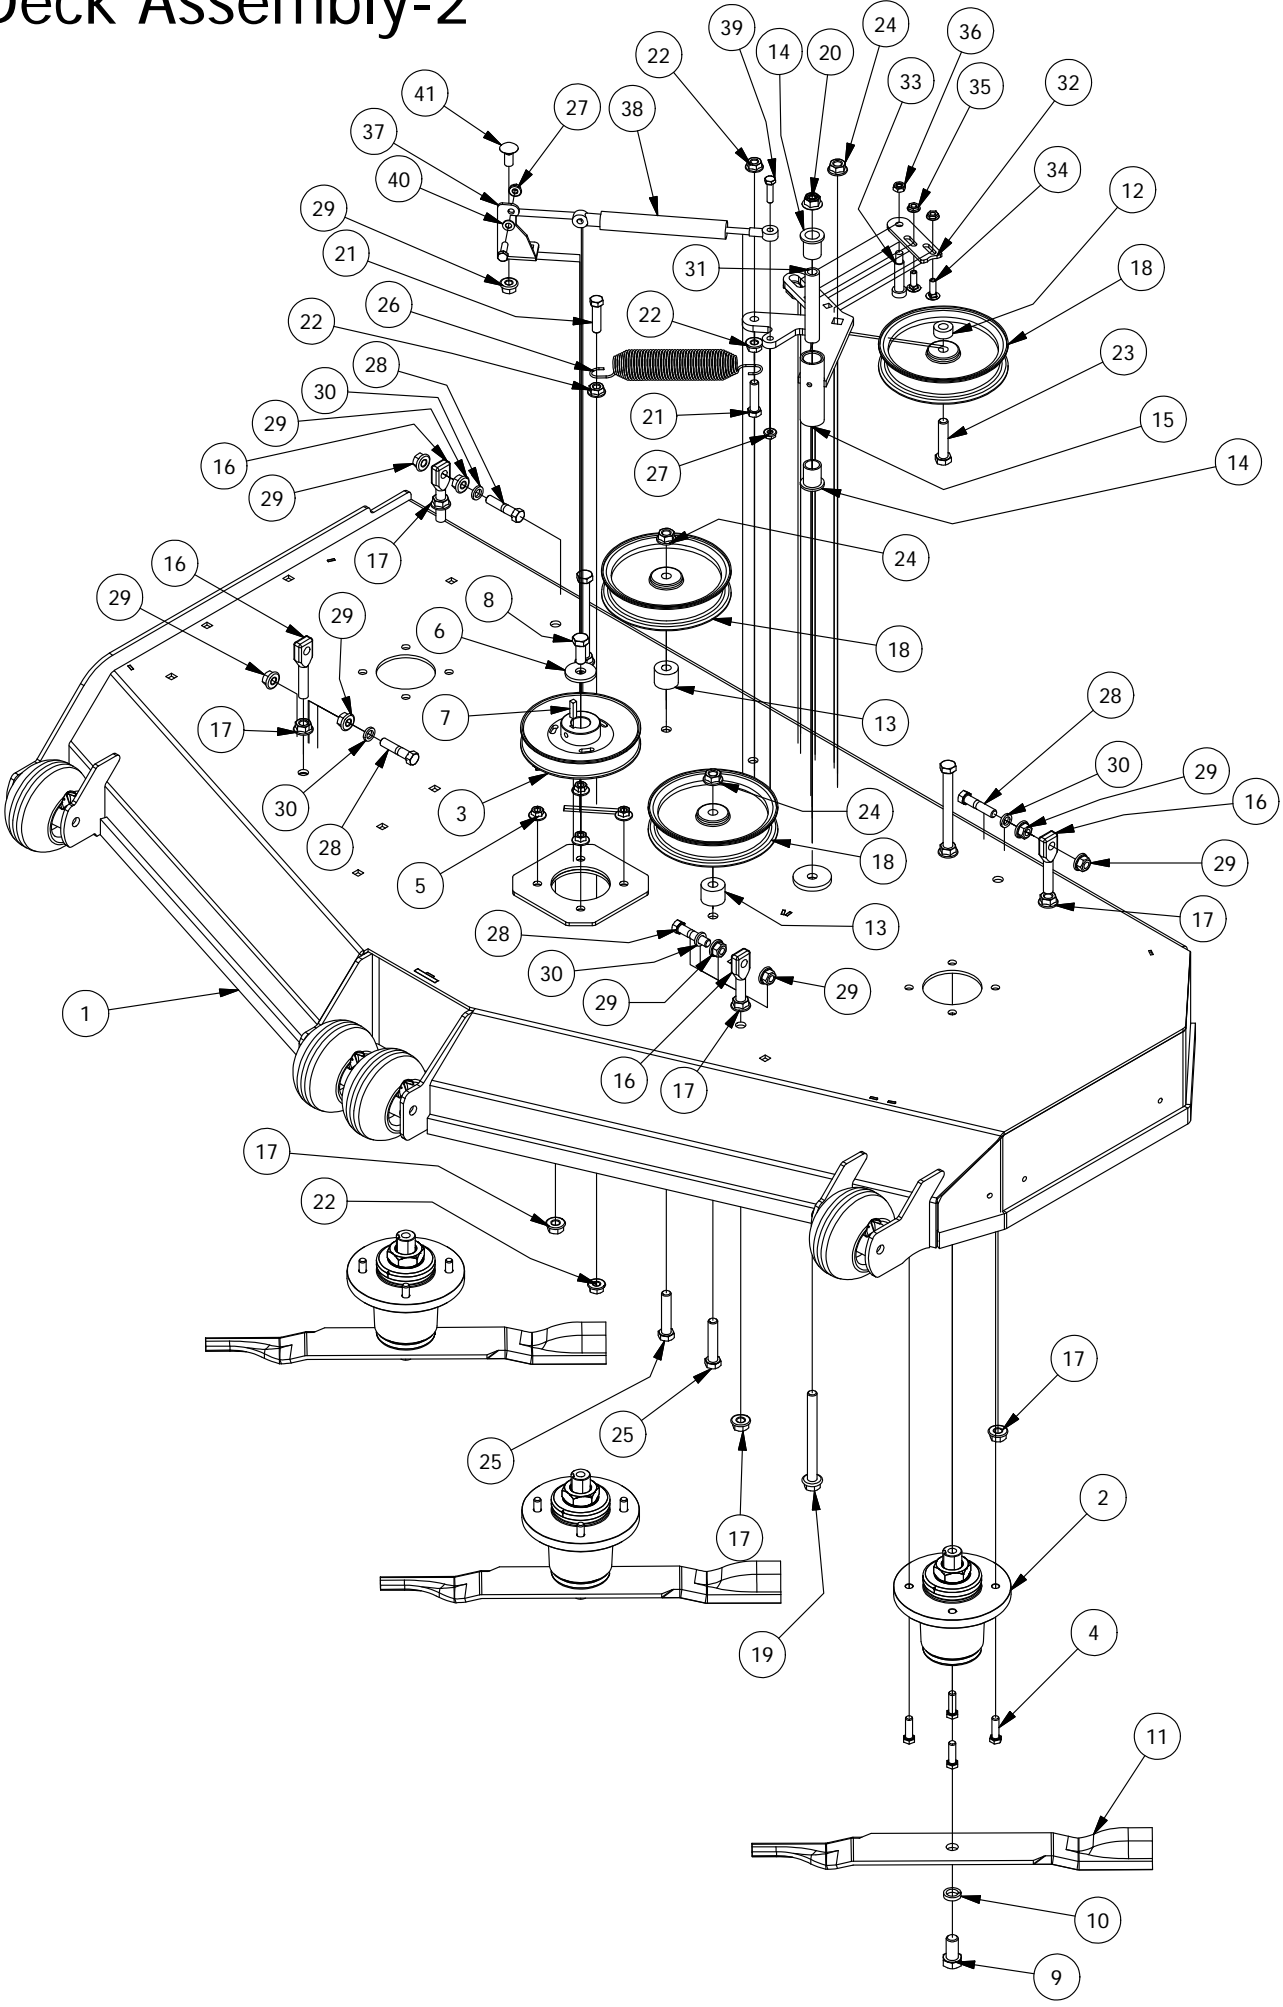

61" Deck Assembly-2

61" Deck Assembly-2			
ITEM	QTY	PART NUMBER	DESCRIPTION
1	1	490-0031-00	61" Mower Deck Assembly
2	3	437-0005-00	Mower Heavy Duty Deck Spindle
3	3	433-0003-00	Deck Pulley 61"
4	12	418-0005-00	3/8-16 x 1-1/4 Hex Bolt GR5
5	12	418-0004-00	3/8-16 HEX FLANGE NUT W/SERR ZINC
6	3	419-0003-00	1/2" X 1-5/8 BELLEVILLE CUP WASHER ZINC YELLOW
7	3	442-0001-00	1/4 X 1 SQUARE KEY STOCK
8	3	418-0006-00	1/2-20 X 1-1/4 HEX C/S GR 5 ZINC
9	3	418-0007-00	5/8-18 X 1-1/4 HEX C/S GR 5 ZINC
10	3	419-0004-00	5/8 SPLIT LOCKWASHER ZINC
11	3	438-0002-00	61" Mower Deck Blade
12	1	425-0007-00	Mower IDLER PULLEY SPACER
13	2	425-0002-00	Mower Deck Idler Spacer
14	2	410-0007-00	3/4" ID X 15/16" OD X 1-1/8" LENGTH FLANGE BUSHING
15	1	490-0019-00	Mower Deck Idler Pulley Arm Assembly
16	4	448-0001-00	Mowre Deck height adjustment Stud
17	12	413-0005-00	1/2-13 HEX FLANGE NUT W/SERR ZINC YELLOW
18	3	433-0007-00	Mower 6-3/4" Deck Idler Pulley
19	1	418-0009-00	1/2-13 X 5-1/2 HEX FLANGE BOLT GR 8 ZY
20	4	413-0002-00	1/2-13 NYLON INSERT FLANGE LOCKNUT ZC YELLOW
21	2	418-0011-00	7/16-14 X 1-3/4 HEX C/S GR 2 ZINC (NOT A/T)
22	4	413-0001-00	7/16-14 HEX FLANGE NUT W/SERR ZINC
23	1	418-0012-00	1/2-13 X 2-1/4 HEX C/S GR 5 ZINC
24	3	413-0010-00	1/2-13 HEX FLANGE NUT W/SERR ZINC
25	2	418-0014-00	1/2-13 X 2-1/2 HEX FLANGE BOLT GR 8 ZC YELLOW
26	1	434-0005-00	Deck/pump idler spring
27	11	413-0027-00	5/16-18 NYLON INSERT FLANGE LOCKNUT ZC YELLOW
28	4	418-0046-00	7/16-14 X 2 HEX C/S GR 5 ZINC YELLOW
29	9	413-0011-00	7/16-14 HEX FLANGE NUT W/SERR ZINC YELLOW
30	4	419-0010-00	.443 ID X .750 OD X .125 THK NYLON BLACK
31	1	425-0006-00	Mower Inner Idler Spacer
32	1	439-0257-00	Deck Idler Pulley Belt Retainer Brkt
33	1	618-6064-00	12"X1-3/4" Shoulder Bolt
34	2	418-0010-00	5/16-18 X 1 CARRIAGE BOLT ZINC
35	2	413-0006-00	5/16-18 HEX FLANGE NUT W/SERR ZINC
36	1	613-2004-00	3/8"-16 Nyloc Jam Nut
37	1	439-0335-00	Deck Belt Idler Damper Mounting Bracket
38	1	434-0009-00	Idler Gas Spring
39	1	418-0109-00	5/16- 18 x 1 1/4 Hex C/S (GR.8) ZC/Yel
40	1	419-0016-00	5/16" ID X 5/8" OD X 1/16" THK BRONZE WASHER
41	1	418-0017-00	7/16-14 X 1 CARRIAGE BOLT ZINC