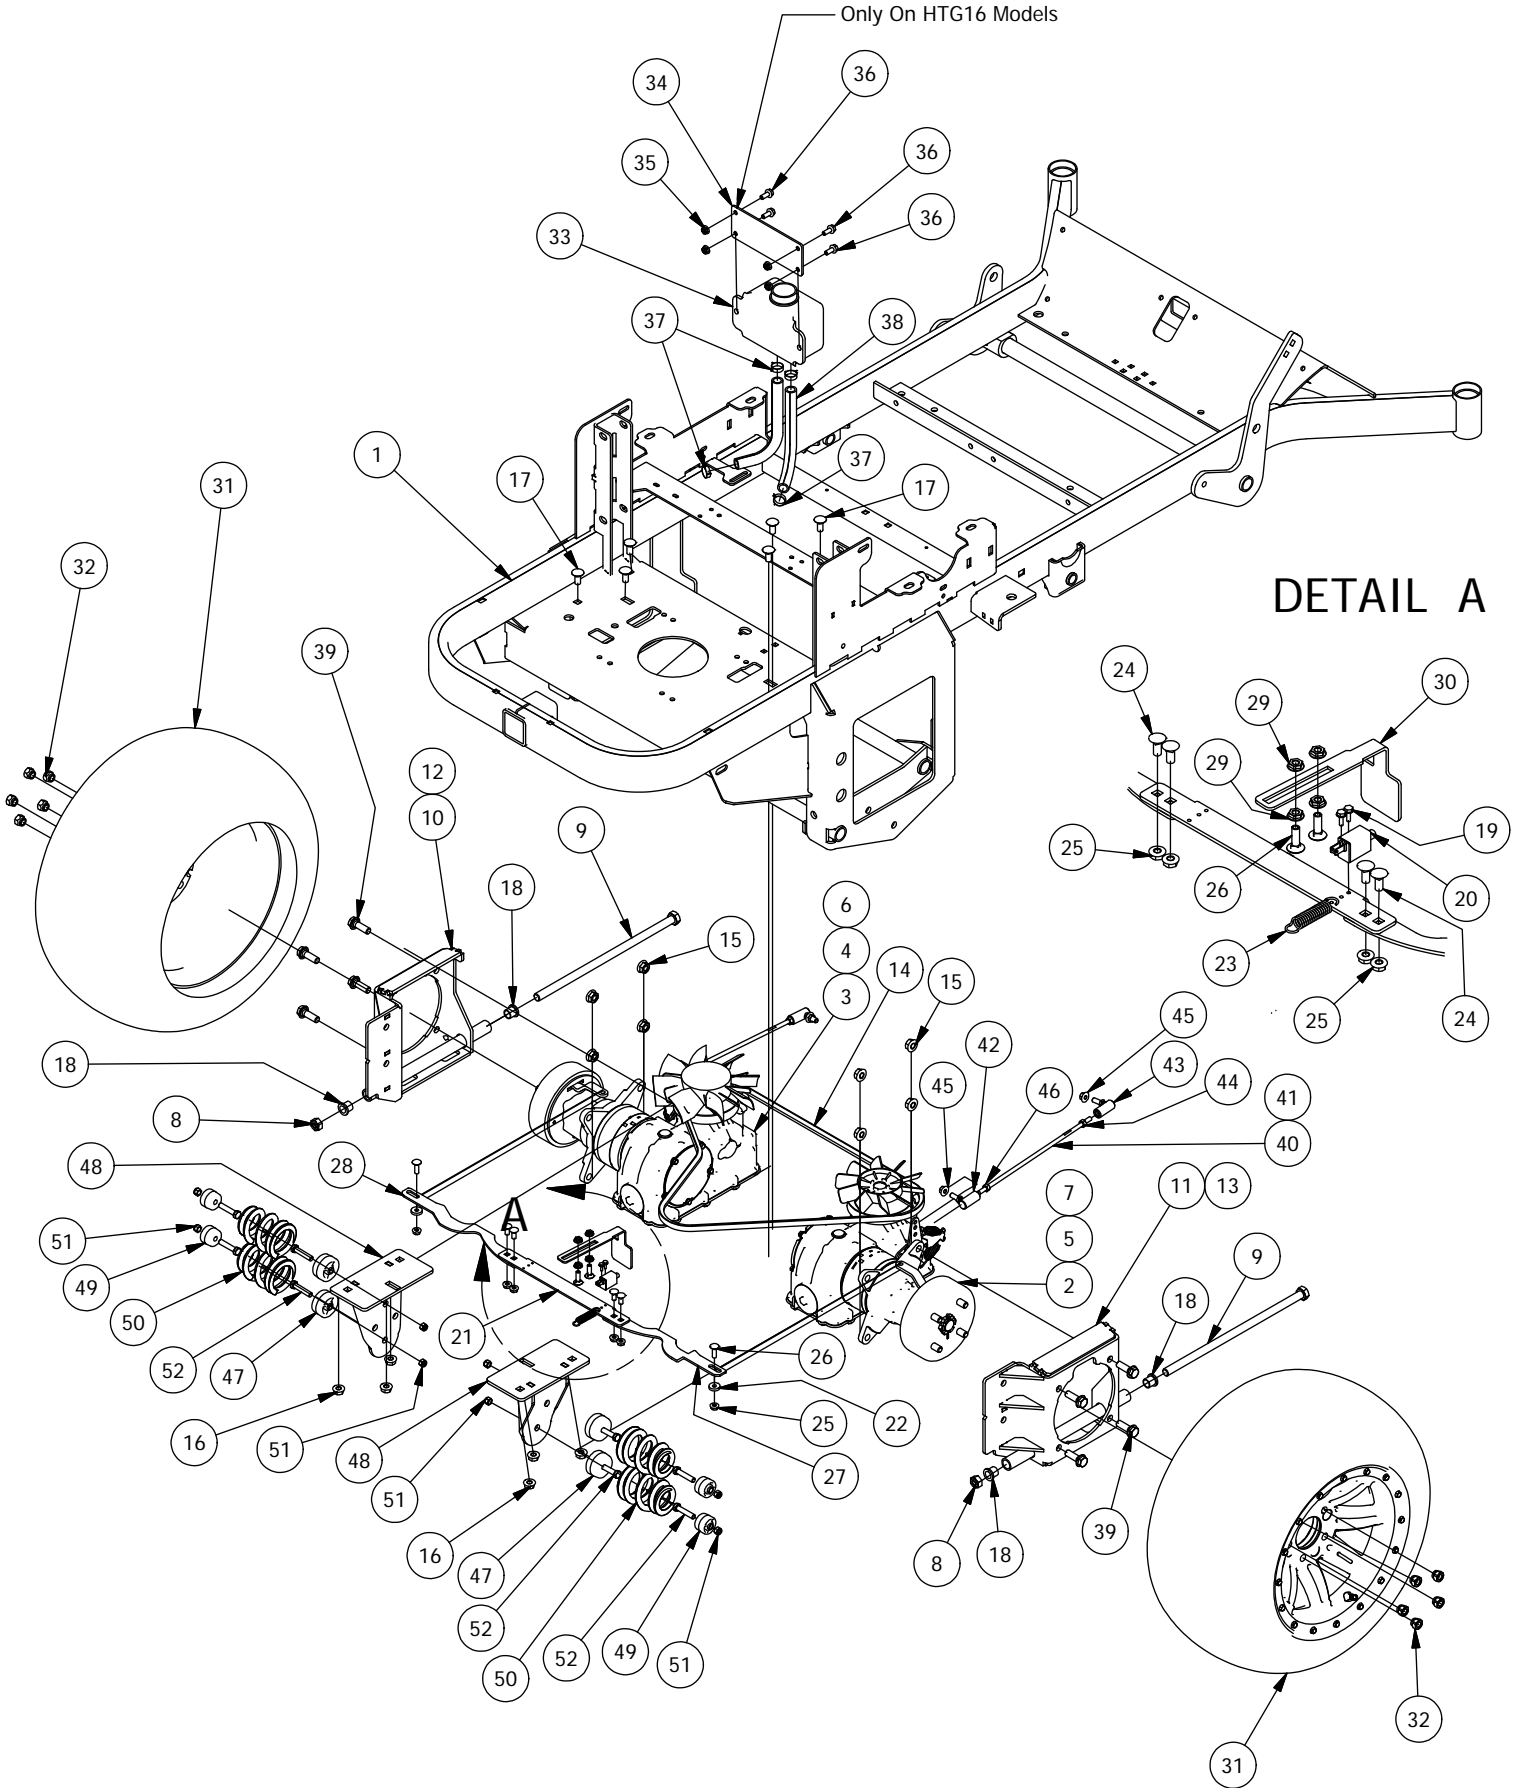

SRT Suspension Frame Assembly

Only On HTG16 Models

SRT Suspension Frame Assembly			
ITEM	QTY	PART NUMBER	DESCRIPTION
1	1	490-0008-00	Mower SRT Frame Assembly
2	1	450-0008-00	HTG16 Parker Hydrostatic Transmission Right
3	1	450-0007-00	HTG16 Parker Hydrostatic Transmission Left
4	1	450-0003-00	HTJ10 Parker Hydrostatic Transmission Left
5	1	450-0004-00	HTJ10 Parker Hydrostatic Transmission Right
6	1	450-0005-00	HTJ12 Parker Hydrostatic Transmission Left
7	1	450-0006-00	HTJ12 Parker Hydrostatic Transmission Right
8	2	413-0050-00	5/8-11 NYLON INSERT FLANGE L/NUT ZINC
9	2	418-0058-00	5/8-11 X 15" HEX C/S GR 2 ZINC 3" THD LENGTH
10	1	490-0004-00	Mower Left Rear Suspension Assembly (HTG16 Only)
11	1	490-0005-00	Mower Right Rear Suspension Assembly (HTG16 Only)
12	1	490-0009-00	Mower Left Rear Suspension Assembly (HTJ10 & HTJ12)
13	1	490-0010-00	Mower Right Rear Suspension Assembly (HTJ10 & HTJ12)
14	1	461-0005-00	Mower A Pump Belt, A x 69.25" Effective Length SRT
15	8	413-0010-00	1/2-13 HEX FLANGE NUT W/SERR ZINC
16	6	413-0001-00	7/16-14 HEX FLANGE NUT W/SERR ZINC
17	6	418-0017-00	7/16-14 X 1 CARRIAGE BOLT ZINC
18	4	410-0008-00	5/8" ID X 3/4" OD X 3/4" LENGTH FLANGE BUSHING
19	2	418-0032-00	8-32 X 1/2 IND. HWH SLOT TYPE F TCS ZINC
20	1	486-0030-00	Safety Switch
21	1	439-0079-00	Mower Park Brake Center Bracket
22	2	419-0006-00	.312 ID X .875 OD X .1875 THK F/W NYLON BLK
23	1	434-0003-00	Brake Pedal Release Spring
24	4	418-0008-00	5/16-18 X 3/4 CARRIAGE BOLT ZINC
25	6	413-0019-00	5/16-18 NYLON INSERT FLANGE L/NUT ZINC
26	4	418-0010-00	5/16-18 X 1 CARRIAGE BOLT ZINC
27	1	439-0081-00	Mower Park Brake Right Actuation Bracket, HTG16 Transmissions
28	1	439-0080-00	Mower Park Brake Left Actuation Bracket, HTG16 Transmissions
29	4	413-0006-00	5/16-18 HEX FLANGE NUT W/SERR ZINC
30	1	439-0066-00	Mower Standard Transmission Brake Interlock Bracket
31	2	422-0021-00	Mower 24x12x12 Rear Tire/Wheel Assembly
32	10	413-0015-00	1/2-20 WHEEL NUT 60 DEGREE GR 5 ZINC
33	1	467-0003-00	Hydraulic Fluid Reservoir
34	1	426-0013-00	Mower Hydraulic Reservoir Mounting Plate
35	4	413-0027-00	5/16-18 NYLON INSERT FLANGE LOCKNUT ZC YELLOW
36	4	418-0048-00	5/16-18 X 3/4 HEX FLANGE BOLT GR 8 ZC YELLOW
37	4	472-0005-00	938-968 Hose Clamp
38	2	451-0001-00	Hydraulics hose
39	8	418-0047-00	1/2-13 X 1-1/2 HEX FLANGE BOLT ZINC YELLOW
40	2	435-0001-00	Transmission Drive Arm Rod Large Transmission
41	2	435-0002-00	Transmission Drive Arm Rod Standard Transmission
42	2	410-0001-00	Control Arm Rod End, Right
43	2	410-0002-00	Control Arm Rod End, Left
44	2	413-0003-00	5/16 Hex Nut Left hand thread
45	4	413-0034-00	5/16-24 HEX FLANGE NUT W/SERR ZINC
46	2	413-0035-00	5/16-24 HEX NUT ZINC
47	4	434-0010-00	Suspension Spring inside Guide
48	2	490-0006-00	Mower Suspension Frame Bracket Assembly
49	4	434-0011-00	Suspension Spring Outside Guide
50	4	587-0002-00	eNVy Rear Suspension Spring
51	8	413-0013-00	3/8-16 NYLON INSERT FLANGE LOCKNUT ZINC
52	8	418-0051-00	3/8-16 X 1-3/4 HEX C/S GR 2 ZINC