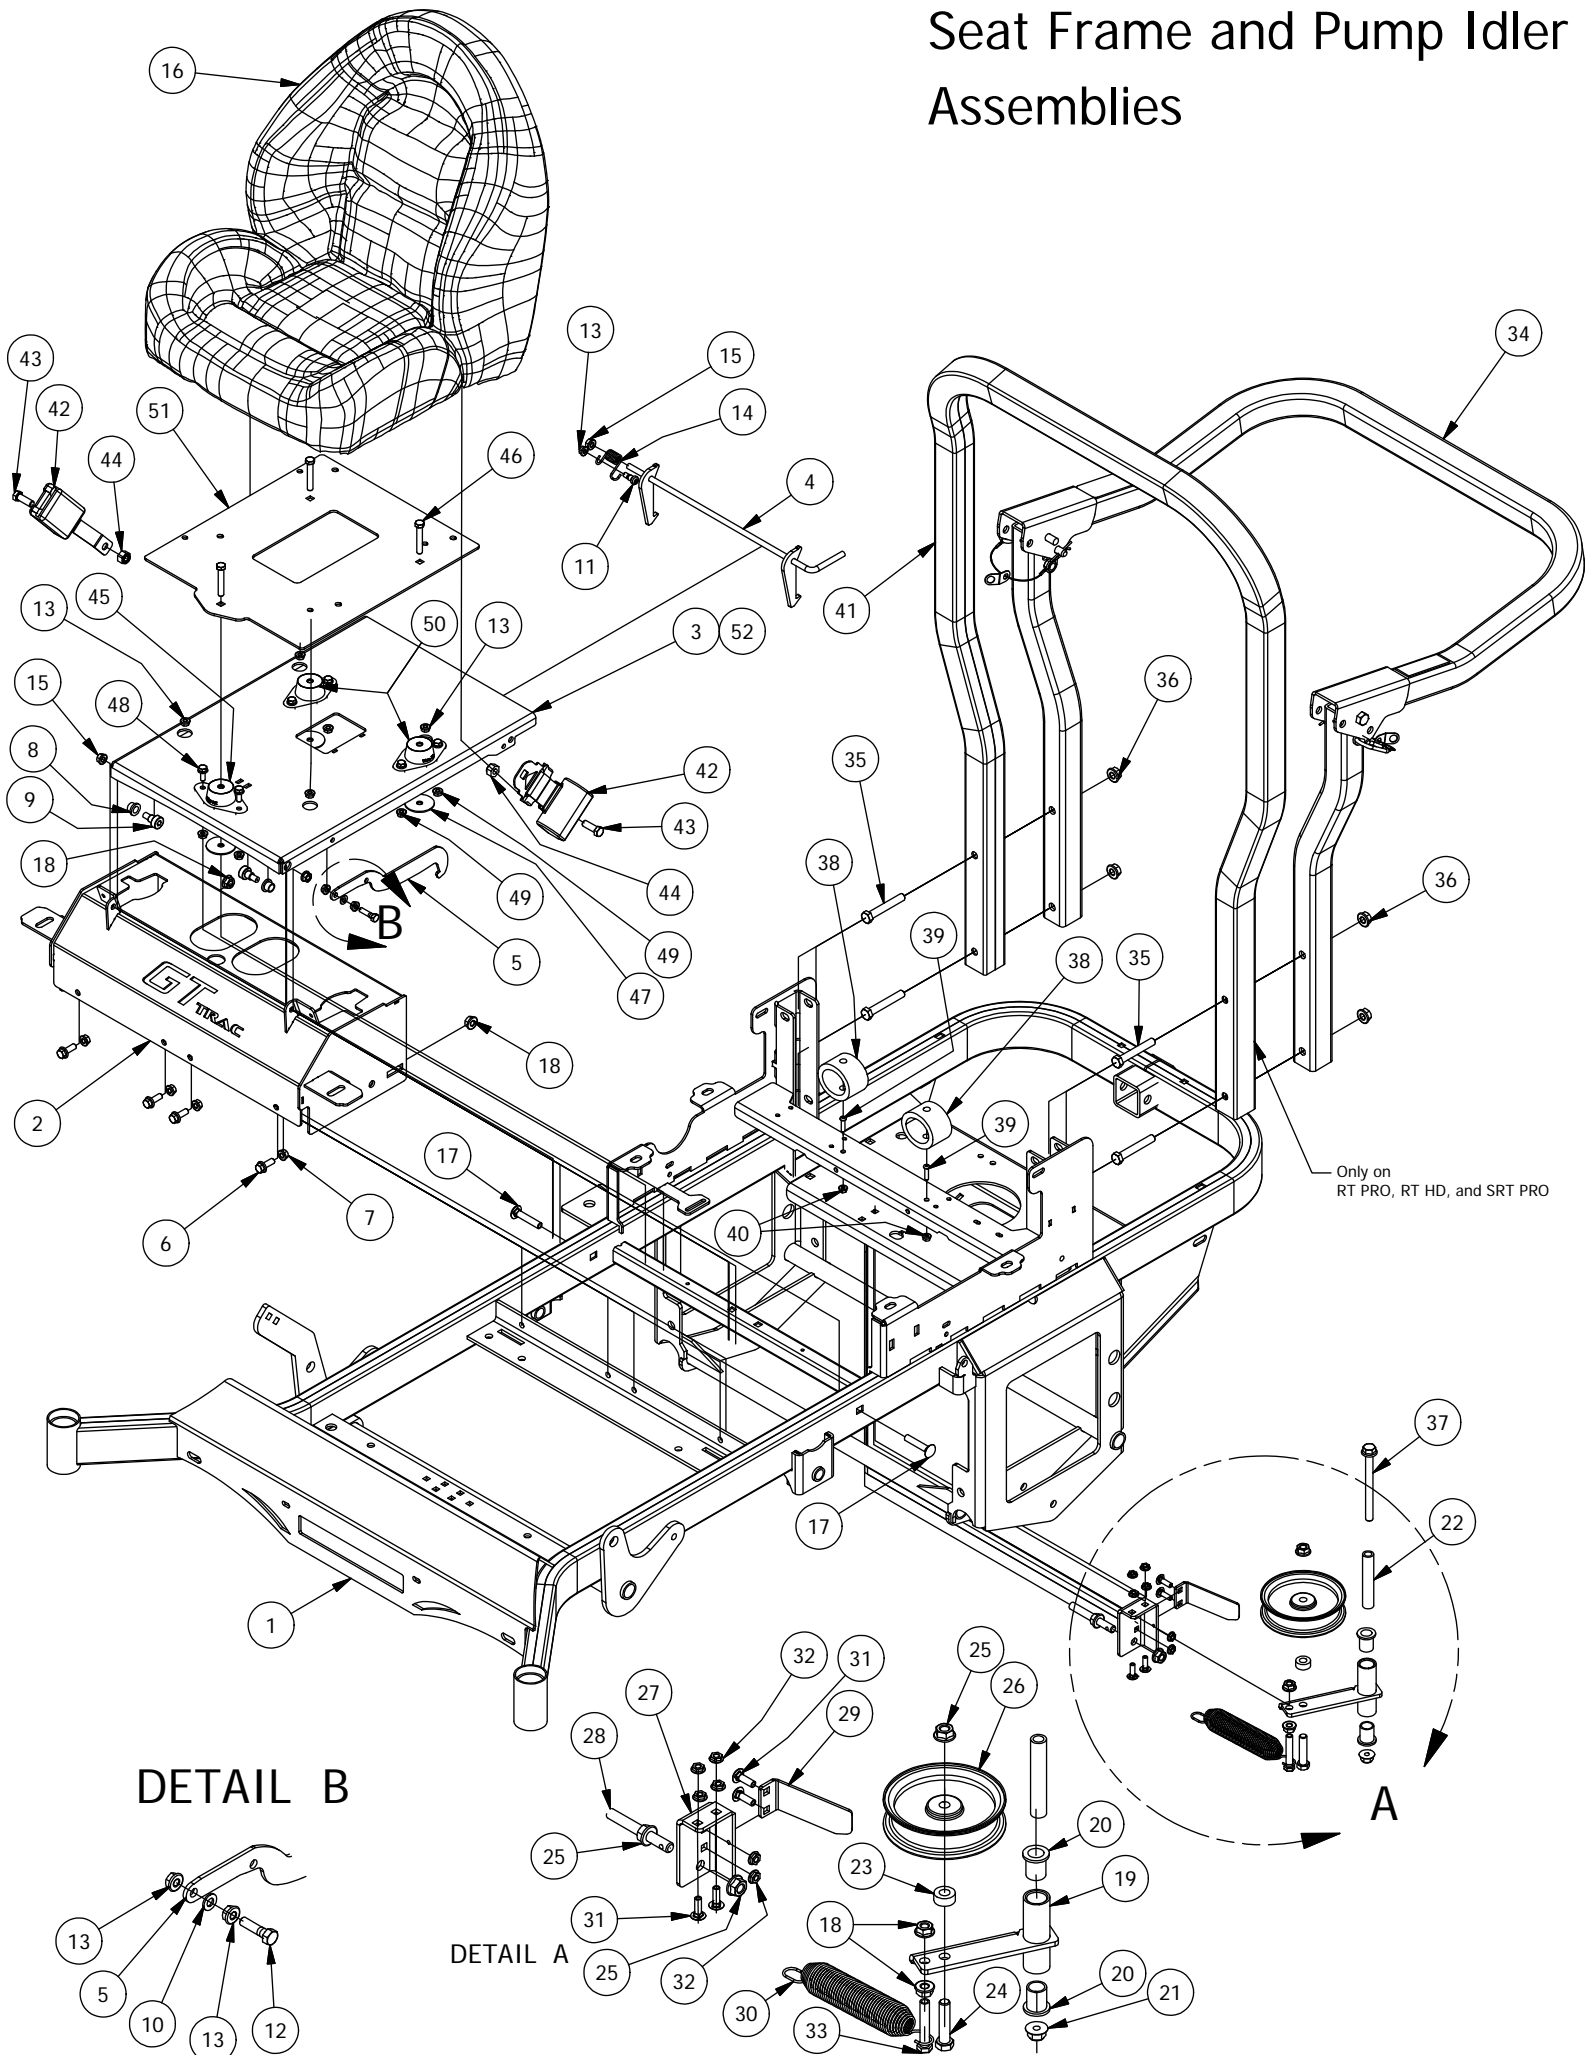

Seat Frame and Pump Idler Assemblies

Seat Frame and Pump Idler Assemblies			
ITEM	QTY	PART NUMBER	DESCRIPTION
1	1	490-0008-00	Mower SRT Frame Assembly
2	1	490-0023-00	Mower Seat Base Assembly
3	1	426-0228-00	RT and SRT Floating Seat Base Plate
4	1	490-0011-00	Mower Seat Latch Release Assembly
5	1	439-0065-00	Mower Seat Latch Hook
6	4	418-0040-00	3/8-16 X 1 HEX FLANGE BOLT GR 8 ZC YELLOW
7	4	413-0004-00	3/8-16 HEX FLANGE NUT W/SERR ZINC
8	2	410-0010-00	1/2" ID X 5/8" OD X 1/2" LENGTH FLANGE BUSHING
9	2	418-0038-00	1/2 X 1/2 SOCKET SHOULDER BOLT ZC YELLOW
10	1	419-0016-00	5/16" ID X 5/8" OD X 1/16" THK BRONZE WASHER
11	1	418-0037-00	3/8 X 3/8 SOCKET SHOULDER BOLT ZC YELLOW
12	1	418-0036-00	5/16-18 X 1-1/4 HEX TAP BOLT ZINC
13	7	413-0019-00	5/16-18 NYLON INSERT FLANGE L/NUT ZINC
14	1	434-0004-00	Seat Latch Spring
15	6	413-0029-00	3/8-16 NYLON INSERT FLANGE L/NUT ZC YELLOW
16	1	471-0001-00	Standard Non-Suspension Mower Seat
17	2	418-0041-00	7/16-14 X 2-1/4 CARRIAGE BOLT ZINC
18	4	413-0001-00	7/16-14 HEX FLANGE NUT W/SERR ZINC
19	1	490-0018-00	Mower Pump Idler Pulley Arm Assembly
20	2	410-0007-00	3/4" ID X 15/16" OD X 1-1/8" LENGTH FLANGE BUSHING
21	1	413-0002-00	1/2-13 NYLON INSERT FLANGE LOCKNUT ZC YELLOW
22	1	425-0006-00	Mower Inner Idler Spacer
23	1	425-0007-00	Mower IDLER PULLEY SPACER
24	1	418-0012-00	1/2-13 X 2-1/4 HEX C/S GR 5 ZINC
25	3	413-0010-00	1/2-13 HEX FLANGE NUT W/SERR ZINC
26	1	433-0006-00	Mower 5-3/4" Idler Pulley
27	1	439-0244-00	Deck Idler Puller Tensioning Bracket
28	1	430-0001-00	Mower Pump Spring Tensioner
29	1	439-0132-00	RT/SRT Clutch Anti-rotation Brkt
30	1	434-0005-00	Deck/pump idler spring
31	4	418-0010-00	5/16-18 X 1 CARRIAGE BOLT ZINC
32	6	413-0006-00	5/16-18 HEX FLANGE NUT W/SERR ZINC
33	1	418-0013-00	7/16-14 X 2-1/2 HEX C/S GR 5 ZINC
34	1	497-0002-00	Fold down ROPS
35	4	418-0019-00	1/2-13 X 3-1/4 HEX C/S GR 8 ZY
36	4	413-0014-00	1/2-13 HEX STOVER LOCKNUT GR C ZINC
37	1	418-0009-00	1/2-13 X 5-1/2 HEX FLANGE BOLT GR 8 ZY
38	2	487-0004-00	Seat Suspension Elastomer GBR-7
39	2	418-0039-00	1/4-20 X 1 BUTTON SOCKET C/S
40	2	413-0026-00	1/4-20 NYLON INSERT FLANGE L/NUT ZINC
41	1	497-0001-00	Fixed ROPS
42	1	471-0003-00	Mower Seat Belt
43	2	618-2097-00	7/16-20 x 1-1/4 GR8 Hex Cap Screw
44	2	413-0054-00	7/16-20 Nylon Insert Locknut
45	1	487-0006-00	Floating Seat Damper-Softer
46	3	418-0107-00	3/8-16 X 2-1/4 HEX FLANGE BOLT GR 8 ZC YELLOW
47	3	419-0022-00	3/8 X 2" OD FENDER WASHER ZC YELLOW
48	6	418-0048-00	5/16-18 X 3/4 HEX FLANGE BOLT GR 8 ZC YELLOW
49	6	413-0022-00	5/16-18 HEX FLANGE NUT W/SERR ZINC YELLOW
50	2	487-0007-00	Floating Seat Damper-Stiffer
51	1	426-0229-00	Floating Seat Plate
52	1	439-0089-00	Mower Seat Brtk (Seat plate only no Floating Seat)