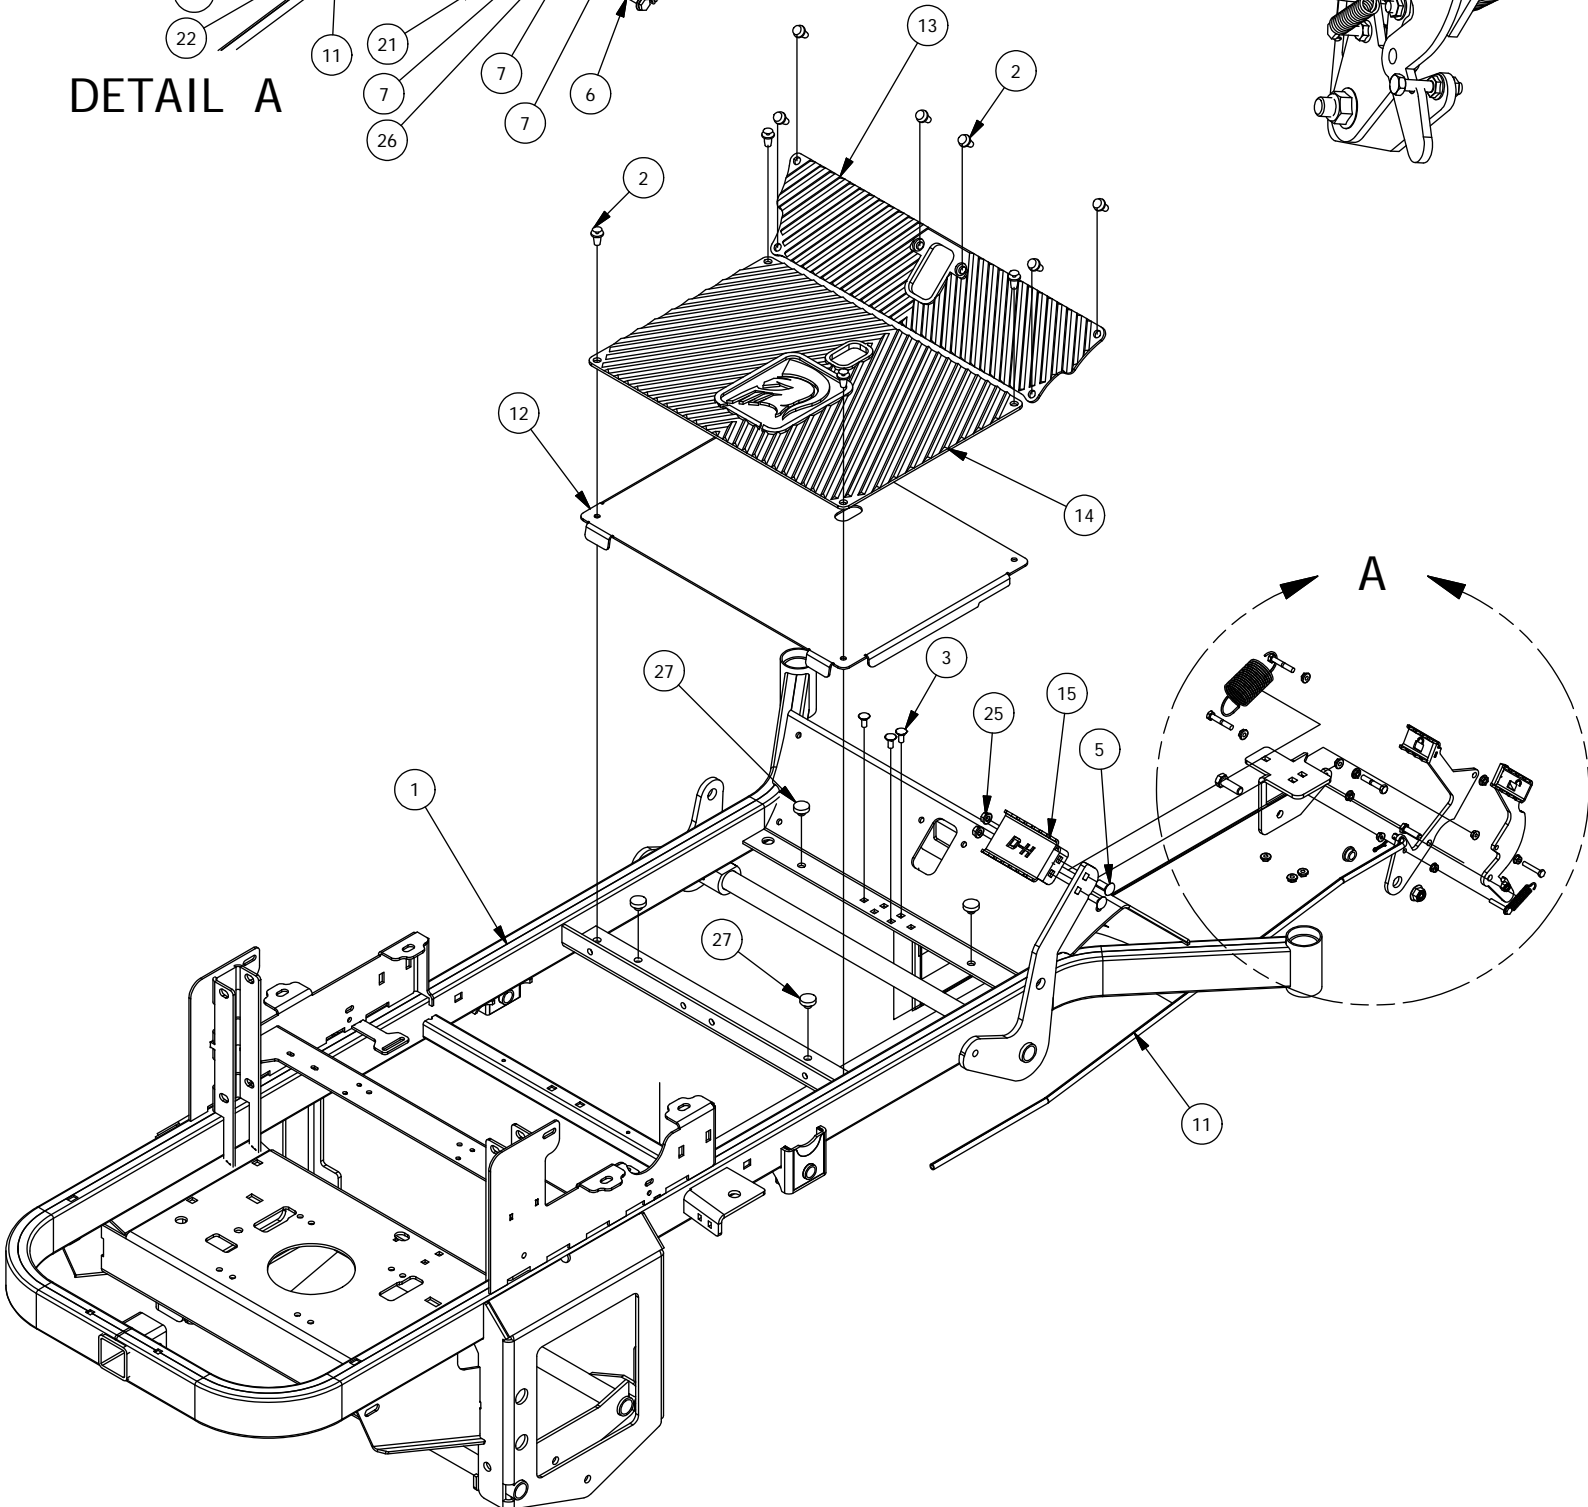

Brake and Floor Board Assembly			
ITEM	QTY	PART NUMBER	DESCRIPTION
1	1	490-0008-00	Mower SRT Frame Assembly
2	10	414-0002-00	8MM PUSH TYPE RETAINER NYLON BLACK
3	3	418-0008-00	5/16-18 X 3/4 CARRIAGE BOLT ZINC
4	13	413-0006-00	5/16-18 HEX FLANGE NUT W/SERR ZINC
5	2	418-0045-00	3/8-16 X 1 CARRIAGE BOLT ZINC YELLOW
6	2	418-0029-00	1/4-20 X 1-1/4 HEX C/S GR 2 ZINC
7	6	413-0023-00	1/4-20 HEX FLANGE NUT W/SERR ZINC
8	1	434-0003-00	Brake Pedal Release Spring
9	1	434-0002-00	Brake Pedal Tension Sping
10	1	413-0013-00	3/8-16 NYLON INSERT FLANGE LOCKNUT ZINC
11	1	435-0004-00	MOWER BRAKE LINKAGE
12	1	439-0007-00	Mower Floorboard
13	1	481-0005-00	2017 Mower Rubber Foot Rest Mat Except for RZ
14	1	481-0006-00	2017 Mower Logo Floor Mat Except for RZ
15	1	439-0059-00	Mower Deck Height Foot Pedal
16	1	439-0009-00	Mower Frame Brake Mounting Bracket
17	7	410-0009-00	1/2" ID X 3/4" OD X 3/8" LENGTH FLANGE BUSHING
18	1	490-0016-00	Mower Brake Lock Lever Assembly
19	1	490-0017-00	Mower Brake Unlock LeverAssembly
20	3	418-0027-00	5/16-18 X 1-3/4 HEX C/S GR 2 ZINC
21	1	413-0002-00	1/2-13 NYLON INSERT FLANGE LOCKNUT ZC YELLOW
22	1	420-0001-00	1/8 X 3/4 COTTER PIN ZINC
23	1	418-0030-00	3/8-16 X 1-1/4 HEX C/S GR 2 ZINC
24	1	418-0028-00	1/2-13 X 1-1/2 HEX C/S GR 2 ZINC
25	4	413-0004-00	3/8-16 HEX FLANGE NUT W/SERR ZINC
26	1	419-0015-00	3/8" ID X 3/4" OD X 1/8" THK BRONZE WASHER
27	4	429-0002-00	Rubber Bumper