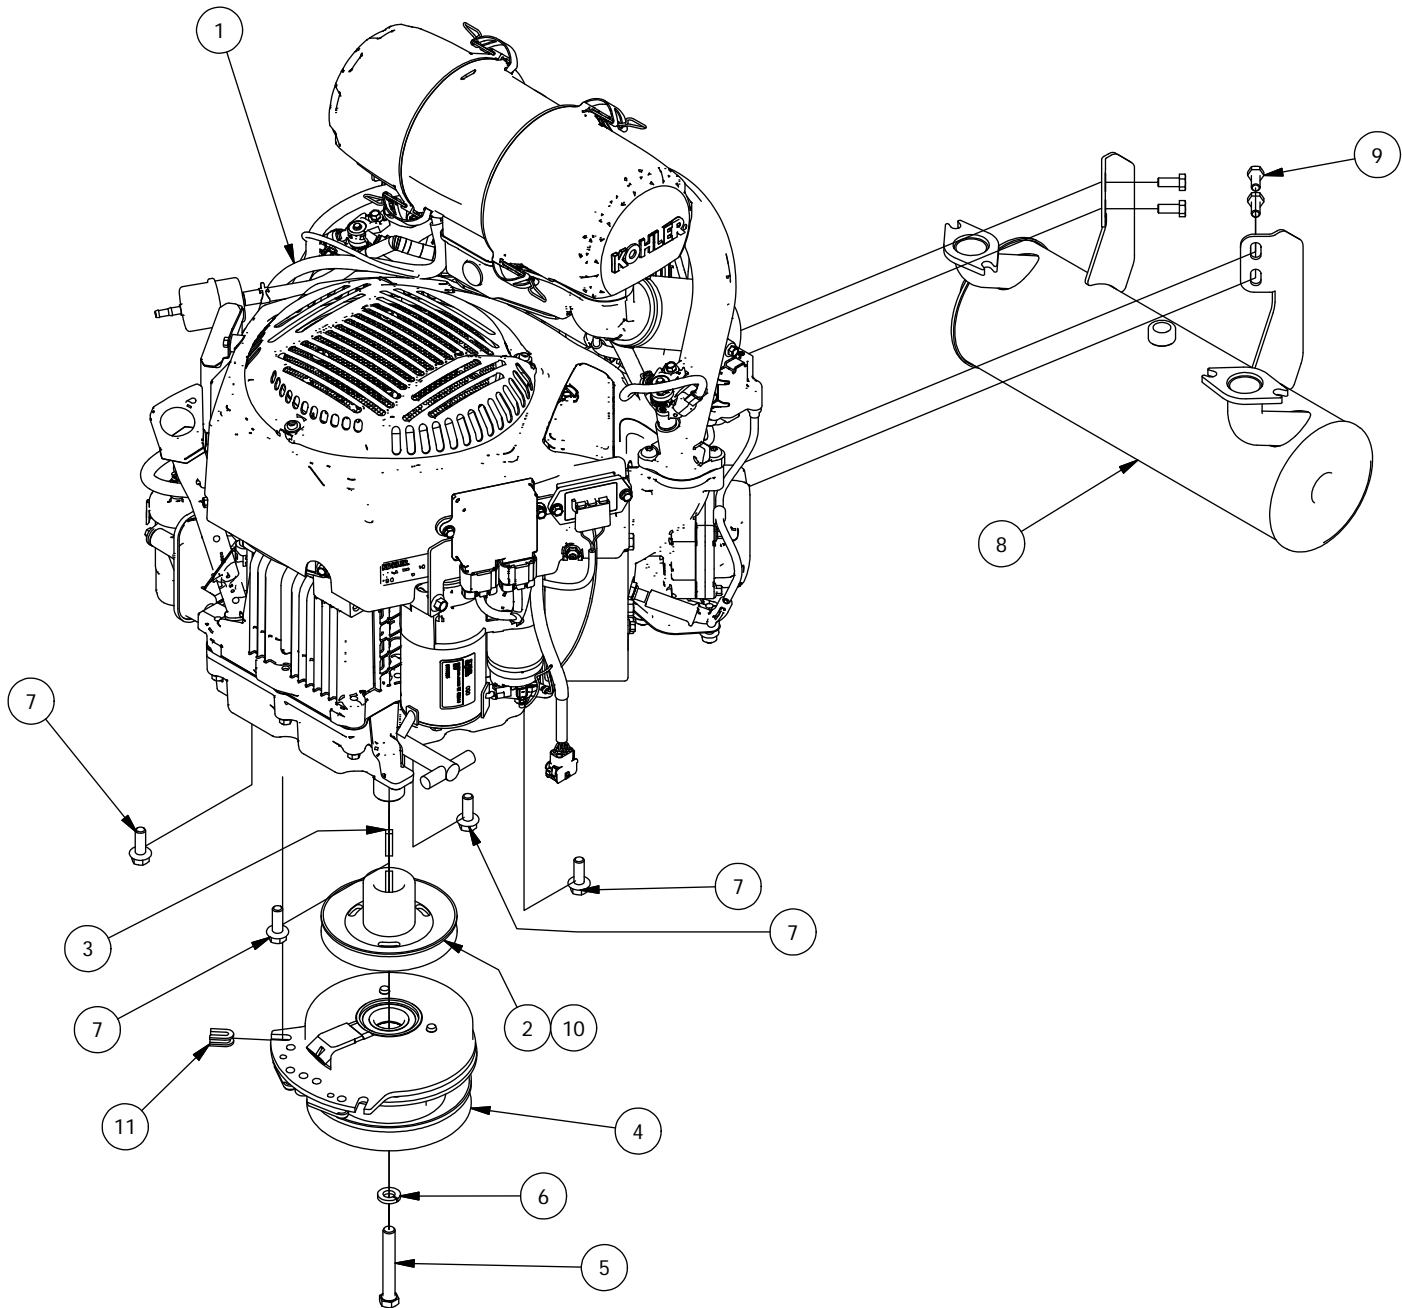

Kohler EFI Assembly			
ITEM	QTY	PART NUMBER	DESCRIPTION
1	1	415-0010-00	33HP Kohler for SRT
2	1	433-0001-00	Drive Pulley, A Belt
3	1	442-0001-00	1/4 X 1 SQUARE KEY STOCK
4	1	470-0002-00	PTO Clutch
5	1	418-0022-00	7/16-20 X 3 HEX C/S GR 8 ZC YELLOW
6	1	419-0005-00	7/16 SPLIT LOCKWASHER GR 8 ZC YELLOW
7	4	418-0023-00	3/8-16 X 1-1/8 IND HWH W/SERR TRI LOB ZY
8	1	415-0053-00	824 EFI Kohler Engine Exhaust
9	4	418-0065-00	M8-1.25X20MM HEX FLANGE BOLT BLACK
10	1	433-0002-00	Drive Pulley, B Belt (Only with HTG16 Transmissions)
11	1	437-0025-00	Mower Rotation Stop Brkt Sleeve