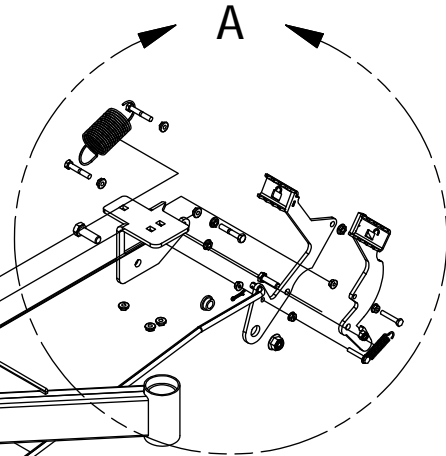

Brake and Floor Board Assembly

DETAIL A