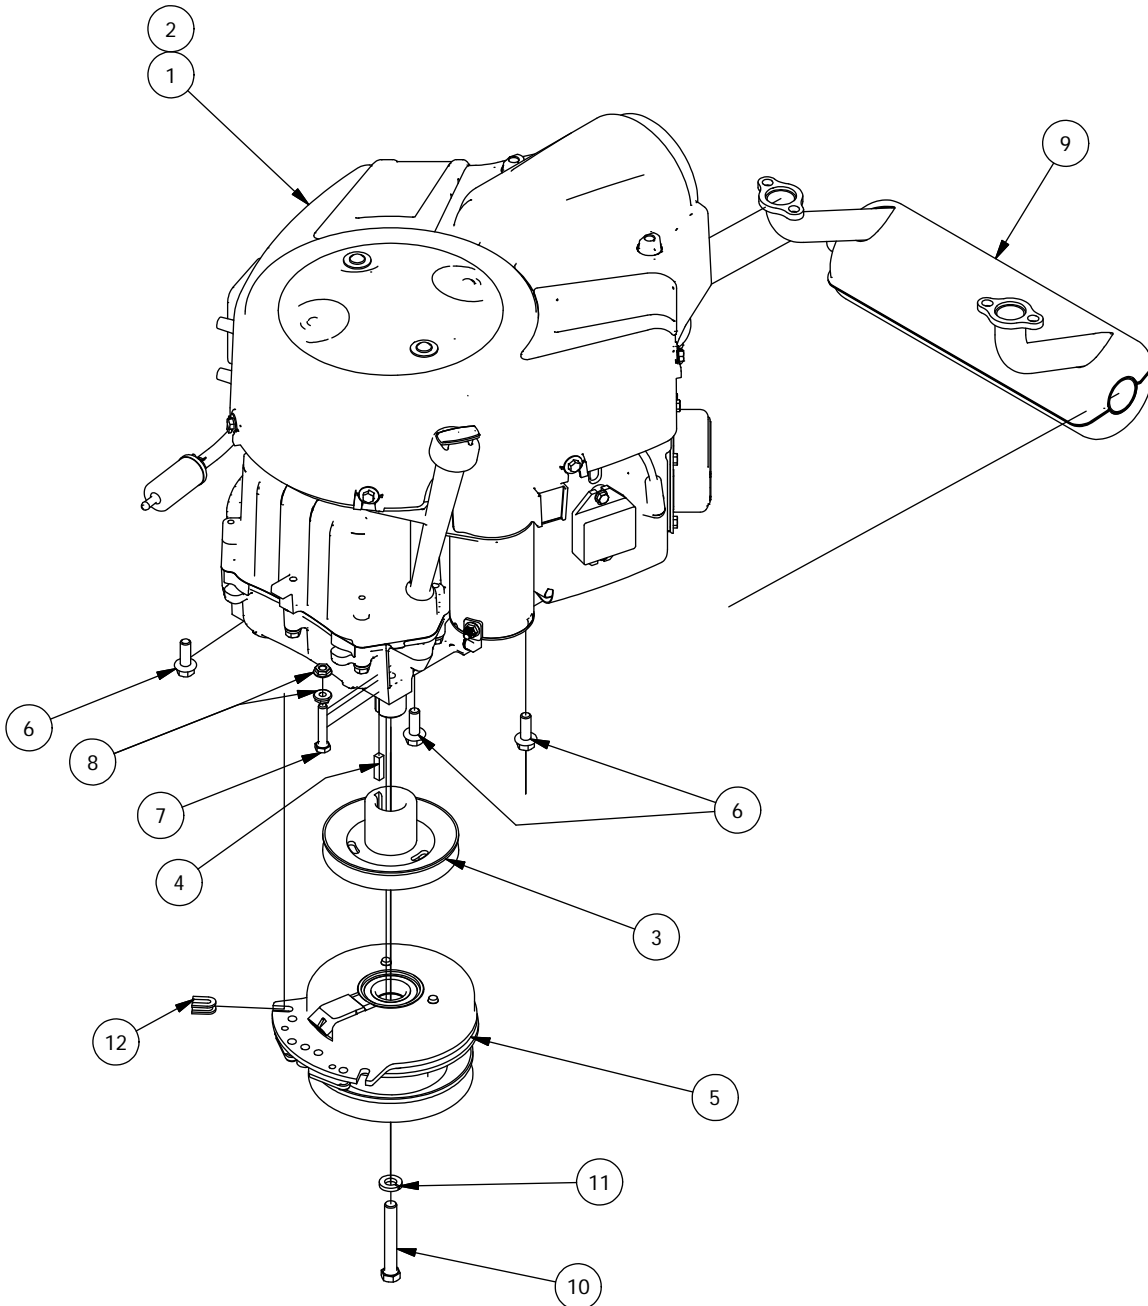

B&S 810CC, 27 HP & B&S 724CC, 25 HP

ITEM	QTY	PART NUMBER	DESCRIPTION
1	1	415-0007-00	B&S 810CC, 27 HP Commercial Series Engine
2	1	415-0006-00	B&S 724CC, 25 HP Commercial Engine
3	1	433-0001-00	Drive Pulley, A Belt
4	1	442-0001-00	1/4 X 1 SQUARE KEY STOCK
5	1	470-0002-00	PTO Clutch
6	3	418-0023-00	3/8-16 X 1-1/8 IND HWH W/SERR TRI LOB ZY
7	1	418-0024-00	5/16-18 X 1-3/4 HEX C/S GR 5 ZINC
8	2	413-0006-00	5/16-18 HEX FLANGE NUT W/SERR ZINC
9	1	415-0052-00	B&S 27 HP&25HP Exhaust
10	1	418-0022-00	7/16-20 X 3 HEX C/S GR 8 ZC YELLOW
11	1	419-0005-00	7/16 SPLIT LOCKWASHER GR 8 ZC YELLOW
12	1	437-0025-00	Mower Rotation Stop Brkt Sleeve