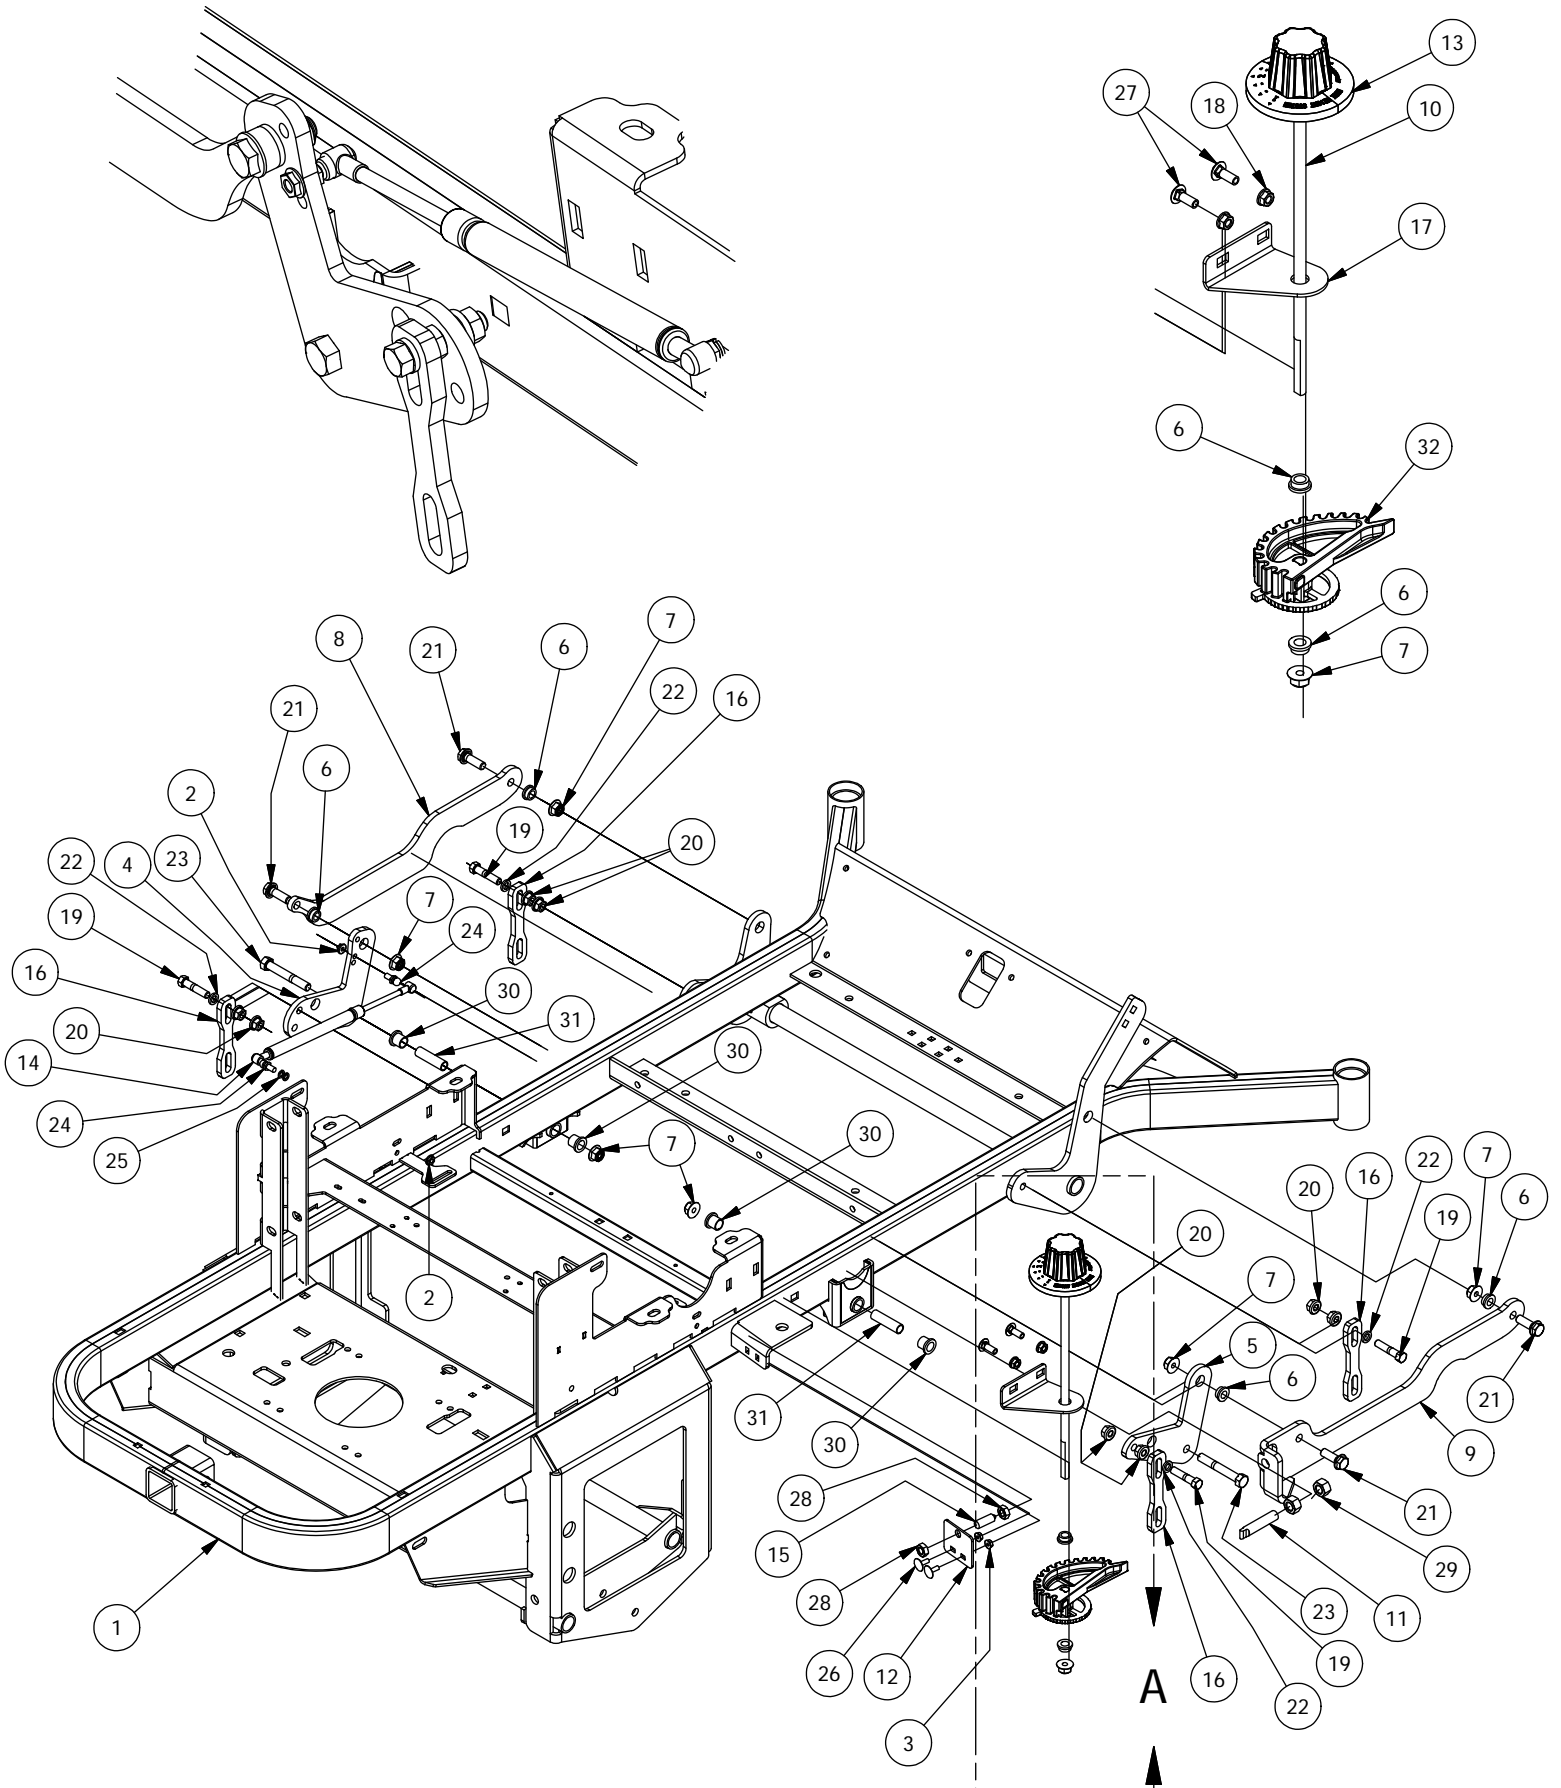

Height Indicator Assembly

DETAIL A

Height Indicator Assembly			
ITEM	QTY	PART NUMBER	DESCRIPTION
1	1	490-0008-00	Mower SRT Frame Assembly
2	13	413-0006-00	5/16-18 HEX FLANGE NUT W/SERR ZINC
3	6	413-0023-00	1/4-20 HEX FLANGE NUT W/SERR ZINC
4	1	431-0005-00	Deck Height Brkt Left Actuator side
5	1	431-0004-00	Deck Height Brkt Right side
6	7	410-0009-00	1/2" ID X 3/4" OD X 3/8" LENGTH FLANGE BUSHING
7	8	413-0002-00	1/2-13 NYLON INSERT FLANGE LOCKNUT ZC YELLOW
8	1	435-0009-00	Mower Deck Height Left Link Arm
9	1	435-0008-00	Mower Deck Height Arm Right Link
10	1	437-0003-00	Mower Deck Height Selector Shaft
11	1	444-0001-00	Mower HEIGHT SELECTOR CAM PIN
12	1	426-0004-00	Mower Detent Spring Plunger Mounting Plate
13	1	445-0002-00	Mower Deck Height Control Knob
14	1	434-0001-00	Deck Gas Spring
15	1	434-0006-00	Deck Height Detent Spring Plunger
16	4	435-0007-00	Mower Deck Link
17	1	439-0074-00	Mower Deck Height Indicator Rod Bracket
18	4	413-0004-00	3/8-16 HEX FLANGE NUT W/SERR ZINC
19	4	418-0046-00	7/16-14 X 2 HEX C/S GR 5 ZINC YELLOW
20	8	413-0011-00	7/16-14 HEX FLANGE NUT W/SERR ZINC YELLOW
21	4	418-0047-00	1/2-13 X 1-1/2 HEX FLANGE BOLT ZINC YELLOW
22	4	419-0010-00	.443 ID X .750 OD X .125 THK NYLON BLACK
23	2	418-0042-00	1/2-13 X 3-1/2 HEX C/S GR 5 ZINC YELLOW
24	2	434-0007-00	Deck Assist Gas Spring Ball Stud
25	2	419-0009-00	5/16 SPLIT LOCKWASHER ZINC
26	2	418-0052-00	1/4-20 X 3/4 CARRIAGE BOLT ZINC
27	2	418-0053-00	3/8-16 X 1 CARRIAGE BOLT ZINC
28	2	413-0037-00	1/2-13 HEX JAM NUT ZINC
29	2	413-0048-00	5/8-11 HEX NUT ZINC YELLOW
30	4	410-0008-00	5/8" ID X 3/4" OD X 3/4" LENGTH FLANGE BUSHING
31	2	425-0004-00	Mower Drive Arm Hub & Deck Lift Arm Spacer
32	1	490-0045-00	Mower Deck Height Cam Casting